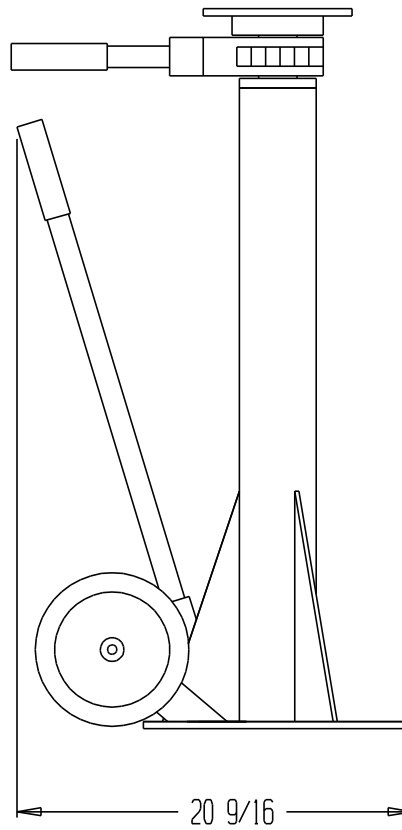

SPIN TOP TRAILER STABILIZING JACK - SP-TOP-R

STANDARD FEATURES

MODEL NUMBER: SP-TOP-R
 STATIC CAPACITY: 100,000 LBS.
 LIFTING CAPACITY: 40,000 LBS.
 SERVICE RANGE FROM 41" TO 50"
 8" DIAMETER CAP
 2 WAY RATCHET
 10" DIA SEMI-PNEUMATIC WHEELS

Signed: _____

Date: _____

DISTRIBUTOR'S NAME:		P.O.#: _
VESTIL MANUFACTURING		W.O.#: _
DRAWN BY: KY	DATE: 2/14/05	SALES: _
REFERENCE:	DRWG./FILE NAME:	
-	SCALE: 1:10	13-007-028

**SPECIAL UNITS ARE NON-RETURNABLE
 *AVAILABLE AT ADDITIONAL COSTS