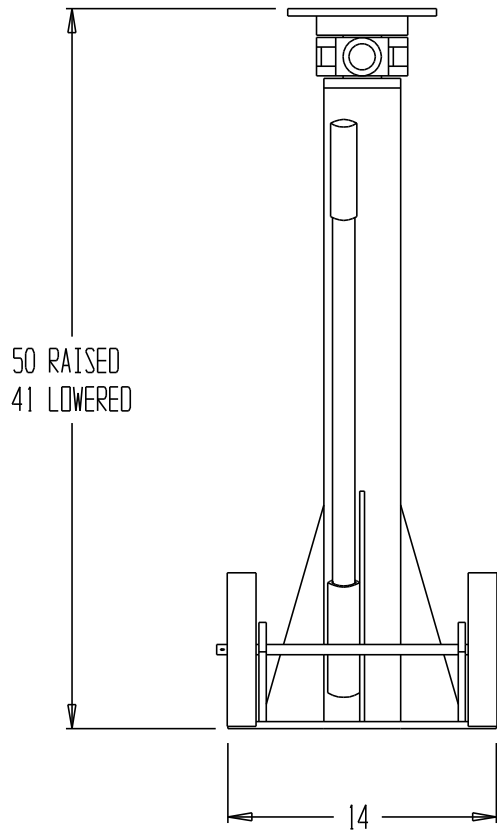

SPIN TOP TRAILER STABILIZING JACK - SP-TOP-R

STANDARD FEATURES

MODEL NUMBER: SP-TOP-R
 STATIC CAPACITY: 100,000 LBS.
 LIFTING CAPACITY: 40,000 LBS.
 SERVICE RANGE FROM 41" TO 50"
 8" DIAMETER CAP
 2 WAY RATCHET
 10" DIA SEMI-PNEUMATIC WHEELS

Signed: _____

Date: _____

DISTRIBUTOR'S NAME:		P.O.#: _
VESTIL MANUFACTURING		W.O.#: _
DRAWN BY: KY	DATE: 2/14/05	SALES: _
REFERENCE:	DRWG./FILE NAME:	
-	SCALE: 1:10	13-007-028

**SPECIAL UNITS ARE NON-RETURNABLE
 *AVAILABLE AT ADDITIONAL COSTS