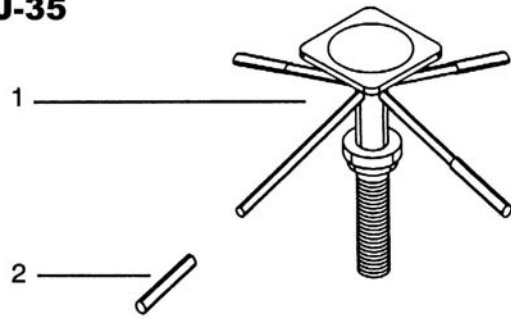

**SJ-35**

Ref. #	Model #	Generic Part #	Eng. Part #	Description
1	SJ-35	SJ-HA	13-036-003	Head Assembly
2	SJ-35	SJ-PG	13-025-006	Plastic Grip
3	SJ-35	SJ-HDL	13-025-004	Handle Weldment
	SJ-35-EF	SJ-35-EF-WH-KIT		Wheel Kit ( 8" wheels with 1/2" axle )