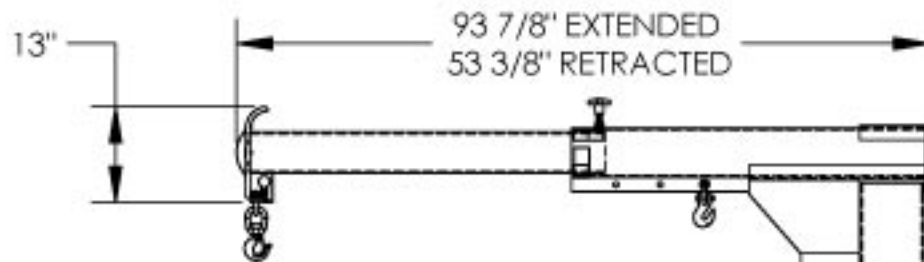

# HIGH-RISE BOOM - LM-HRT-4-24

APPROX WEIGHT: 942.58 lbs.  
DOES NOT INCLUDE WEIGHT OF POWER OR PACKAGING

\*\*\* ANY ADDITIONS, DELETIONS, OR OMISSIONS MUST BE CORRECTED ON THIS DRAWING AS THIS DRAWING WILL BE CONSIDERED ALL INCLUSIVE \*\*\*

## STANDARD FEATURES

- MODEL NUMBER: LM-HRT-4-24
- CAPACITY: 4,000 LBS
- LOST LOAD - 945 LBS
- OVERALL HEIGHT - 79 7/8"
- OVERALL LENGTH (EXTENDED) - 93 7/8"
- OVERALL LENGTH (RETRACTED) - 53 3/8"
- OVERALL WIDTH - 32"
- USABLE FORK POCKET - 2 1/2 H x 7 1/2 W
- 24" FORK POCKET CENTERS
- 30" MINIMUM HOOK POINT
- 90" MAXIMUM HOOK POINT
- EFFECTIVE THICKNESS: LESS THAN 1"

## \*--MAXIMUM SINGLE HOOK CAPACITIES

DISTANCE	30"	36"	42"	48"	54"	60"	66"	72"	78"	84"	90"
CAPACITY	4000	3750	3500	3250	3000	2750	2500	2250	2000	1750	1500

NEVER EXCEED LOAD CENTER RATING PER FORK TRUCK MANUFACTURER'S GUIDELINES. DO NOT USE THIS FORK TRUCK ATTACHEMENT IF LOAD WILL EXCEED FORK TRUCK MANUFACTURER'S LOAD CENTER RATING.

**OPTIONAL FEATURES**  
\*\*\*LARGER FORK POCKETS (LM-FP) 8-1/4"W x 4-1/4"H ID

I, THE UNDERSIGNED, AGREE THAT THE PRODUCT AS REPRESENTED SATISFIES DESIGN AND DIMENSION REQUIREMENTS. I ALSO ACKNOWLEDGE MY DUTY TO CONFIRM PRODUCT AND INSTALLATION COMPLIANCE WITH ALL APPLICABLE FEDERAL, STATE AND LOCAL REGULATIONS AND STANDARDS.