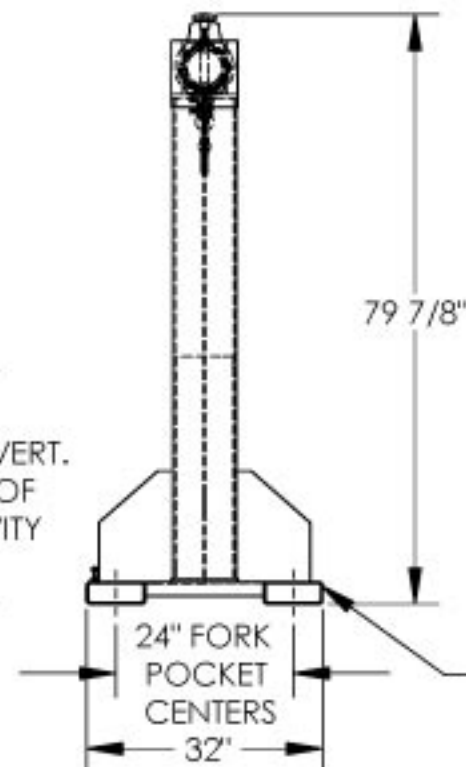

## STANDARD FEATURES

- MODEL NUMBER: LM-HRT-4-24
- CAPACITY: 4,000 LBS
- LOST LOAD - 945 LBS
- OVERALL HEIGHT - 79 7/8"
- OVERALL LENGTH (EXTENDED) - 93 7/8"
- OVERALL LENGTH (RETRACTED) - 53 3/8"
- OVERALL WIDTH - 32"
- USABLE FORK POCKET - 2 1/2 H x 7 1/2 W
- 24" FORK POCKET CENTERS
- 30" MINIMUM HOOK POINT
- 90" MAXIMUM HOOK POINT
- EFFECTIVE THICKNESS: LESS THAN 1"

## SPECIAL FEATURES

NONE

9 15/16" RETRACTED  
CTR. OF GRAVITY

13 1/8" EXTENDED  
CTR. OF GRAVITY

\* 3D VIEW SHOWN FOR REFERENCE \*

USABLE FORK POCKETS  
2 1/2 H X 7 1/2 W

## \*--MAXIMUM SINGLE HOOK CAPACITIES

DISTANCE	30"	36"	42"	48"	54"	60"	66"	72"	78"	84"	90"
CAPACITY	4000	3750	3500	3250	3000	2750	2500	2250	2000	1750	1500

NEVER EXCEED LOAD CENTER RATING PER FORK TRUCK MANUFACTURER'S GUIDELINES. DO NOT USE THIS FORK TRUCK ATTACHEMENT IF LOAD WILL EXCEED FORK TRUCK MANUFACTURER'S LOAD CENTER RATING.

**OPTIONAL FEATURES**  
\*\*\*LARGER FORK POCKETS (LM-FP) 8-1/4"W x 4-1/4"H ID

I, THE UNDERSIGNED, AGREE THAT THE PRODUCT AS REPRESENTED SATISFIES DESIGN AND DIMENSION REQUIREMENTS. I ALSO ACKNOWLEDGE MY DUTY TO CONFIRM PRODUCT AND INSTALLATION COMPLIANCE WITH ALL APPLICABLE FEDERAL, STATE AND LOCAL REGULATIONS AND STANDARDS.