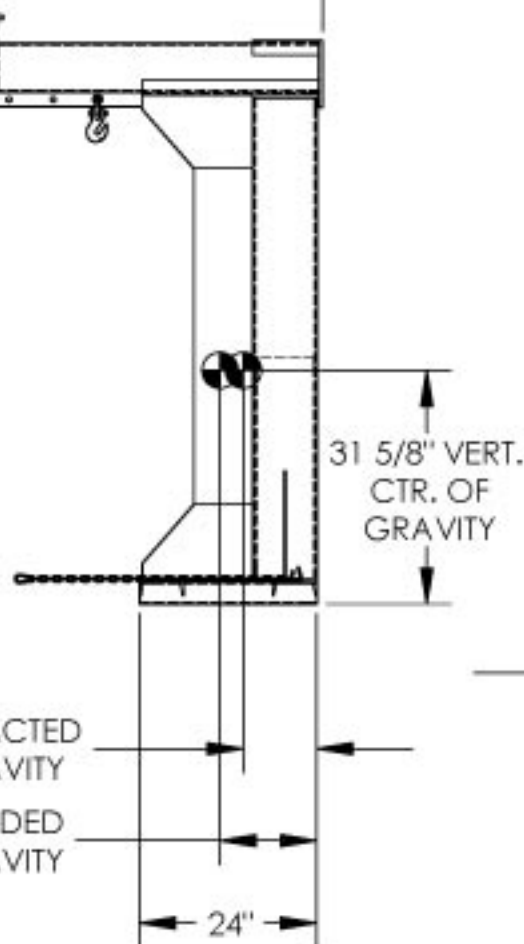

## STANDARD FEATURES

- MODEL NUMBER: LM-HRT-4-24
- CAPACITY: 4,000 LBS
- LOST LOAD - 945 LBS
- OVERALL HEIGHT - 79 7/8"
- OVERALL LENGTH (EXTENDED) - 93 7/8"
- OVERALL LENGTH (RETRACTED) - 53 3/8"
- OVERALL WIDTH - 32"
- USABLE FORK POCKET - 2 1/2 H x 7 1/2 W
- 24" FORK POCKET CENTERS
- 30" MINIMUM HOOK POINT
- 90" MAXIMUM HOOK POINT
- EFFECTIVE THICKNESS: LESS THAN 1"

## SPECIAL FEATURES

NONE

9 15/16" RETRACTED  
CTR. OF GRAVITY

13 1/8" EXTENDED  
CTR. OF GRAVITY

\* 3D VIEW SHOWN FOR REFERENCE \*

USABLE FORK POCKETS  
2 1/2 H X 7 1/2 W

## \*--MAXIMUM SINGLE HOOK CAPACITIES

DISTANCE	30"	36"	42"	48"	54"	60"	66"	72"	78"	84"	90"
CAPACITY	4000	3750	3500	3250	3000	2750	2500	2250	2000	1750	1500

NEVER EXCEED LOAD CENTER RATING PER FORK TRUCK MANUFACTURER'S GUIDELINES. DO NOT USE THIS FORK TRUCK ATTACHEMENT IF LOAD WILL EXCEED FORK TRUCK MANUFACTURER'S LOAD CENTER RATING.

**OPTIONAL FEATURES**  
\*\*\*LARGER FORK POCKETS (LM-FP) 8-1/4"W x 4-1/4"H ID

I, THE UNDERSIGNED, AGREE THAT THE PRODUCT AS REPRESENTED SATISFIES DESIGN AND DIMENSION REQUIREMENTS. I ALSO ACKNOWLEDGE MY DUTY TO CONFIRM PRODUCT AND INSTALLATION COMPLIANCE WITH ALL APPLICABLE FEDERAL, STATE AND LOCAL REGULATIONS AND STANDARDS.