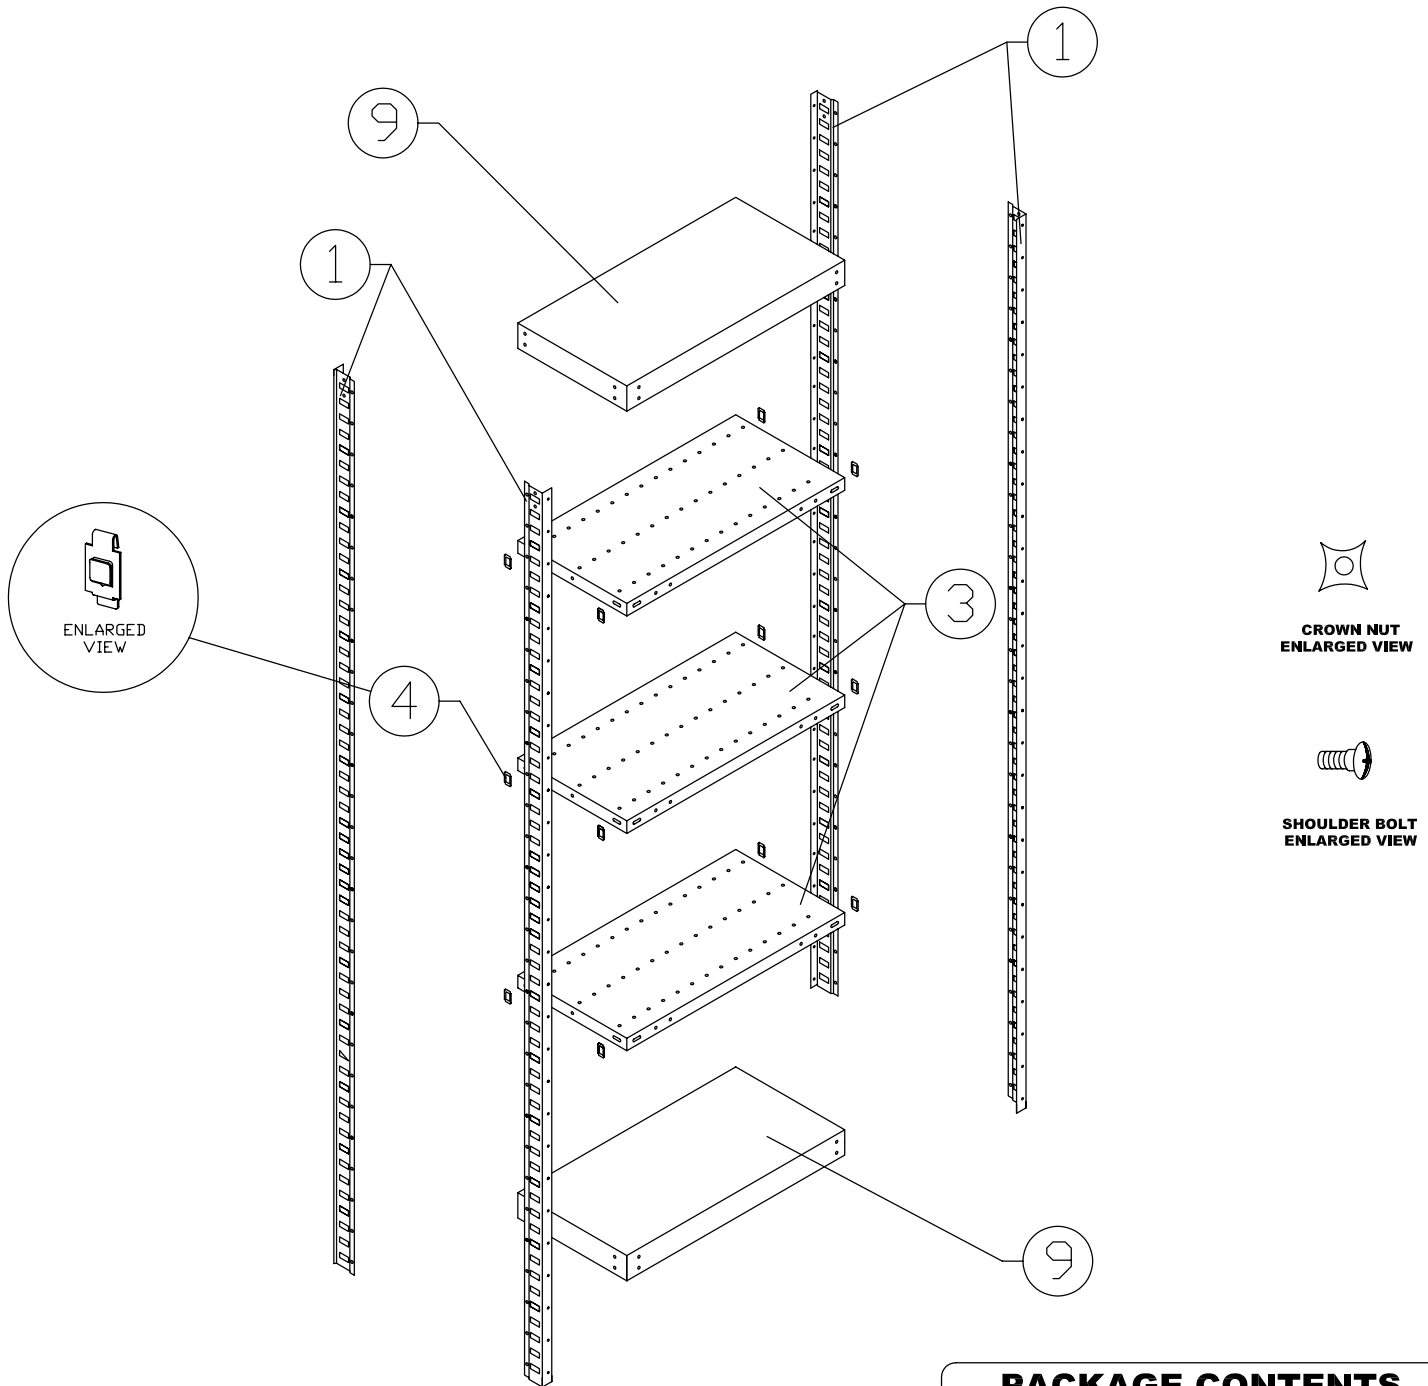

DURA-TECH 5 SHELF SHELVING UNIT

PACKAGE CONTENTS			
REF. #	DESCRIPTION	PART #	QTY
①	ANGLE BACK POST	5004-hh	4
③	HEAVY-DUTY BOX SHELF	5138-wwdd	3
④	SHELF CLIPS	5133	12
④	DURA TECH SHELF	DTSwwdd	2
	1/4 x 20 P.M. CROWN NUT	SB1420N	32
	1/4" x .58 L. SHOULDER BOLT	SB1420	32

PART NO. LEGEND:

ww = WIDTH
dd = DEPTH
hh = HEIGHT

DURATECH 7 SHELF SHELVING UNIT

PACKAGE CONTENTS			
REF. #	DESCRIPTION	PART #	QTY
①	ANGLE BACK POST	5004-hh	4
③	HEAVY-DUTY BOX SHELF	5138-wwdd	5
④	SHELF CLIPS	5133	20
⑨	DURA TECH SHELF	DTSwwdd	2
	1/4 x 20 P.M. CROWN NUT	SB1420N	32
	1/4" x .58 L. SHOULDER BOLT	SB1420	32

PART NO. LEGEND:

ww = WIDTH
dd = DEPTH
hh = HEIGHT

DURATECH 8 SHELF SHELVING UNIT

PACKAGE CONTENTS			
REF. #	DESCRIPTION	PART #	QTY
①	ANGLE BACK POST	5004-hh	4
③	HEAVY-DUTY BOX SHELF	5138-wwdd	6
④	SHELF CLIPS	5133	24
⑤	DURA TECH SHELF	DTSwwdd	2
	1/4 x 20 P.M. CROWN NUT	SB1420N	32
	1/4" x .58 L. SHOULDER BOLT	SB1420	32

PART NO. LEGEND:

ww = WIDTH
dd = DEPTH
hh = HEIGHT