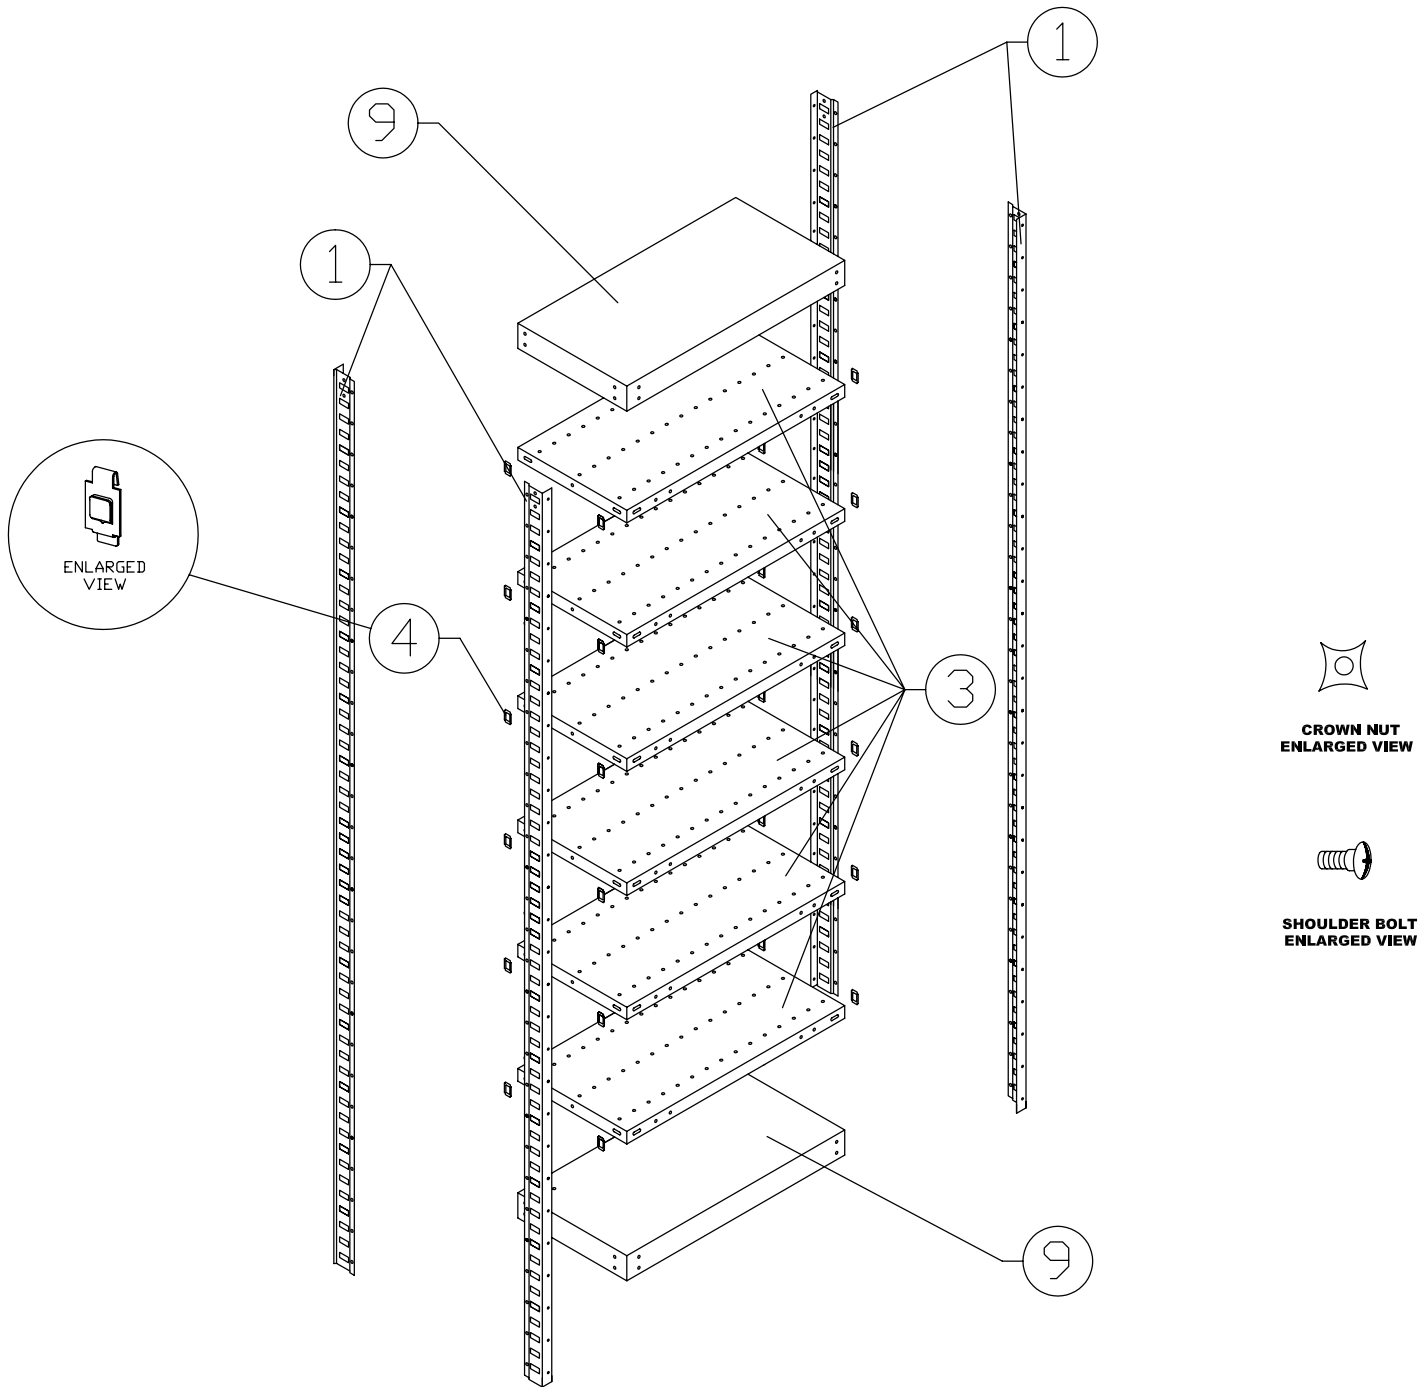

DURA-TECH 5 SHELF SHELVING UNIT

PACKAGE CONTENTS			
REF. #	DESCRIPTION	PART #	QTY
①	ANGLE BACK POST	5004-hh	4
③	HEAVY-DUTY BOX SHELF	5138-wwdd	3
④	SHELF CLIPS	5133	12
④	DURA TECH SHELF	DTSwwdd	2
	1/4 x 20 P.M. CROWN NUT	SB1420N	32
	1/4" x .58 L. SHOULDER BOLT	SB1420	32

PART NO. LEGEND:

ww = WIDTH
dd = DEPTH
hh = HEIGHT

DURATECH 7 SHELF SHELVING UNIT

PACKAGE CONTENTS			
REF. #	DESCRIPTION	PART #	QTY
①	ANGLE BACK POST	5004-hh	4
③	HEAVY-DUTY BOX SHELF	5138-wwdd	5
④	SHELF CLIPS	5133	20
⑨	DURA TECH SHELF	DTSwwdd	2
	1/4 x 20 P.M. CROWN NUT	SB1420N	32
	1/4" x .58 L. SHOULDER BOLT	SB1420	32

PART NO. LEGEND:

ww = WIDTH
dd = DEPTH
hh = HEIGHT

DURATECH 8 SHELF SHELVING UNIT

PACKAGE CONTENTS			
REF. #	DESCRIPTION	PART #	QTY
①	ANGLE BACK POST	5004-hh	4
③	HEAVY-DUTY BOX SHELF	5138-wwdd	6
④	SHELF CLIPS	5133	24
⑤	DURA TECH SHELF	DTSwwdd	2
	1/4 x 20 P.M. CROWN NUT	SB1420N	32
	1/4" x .58 L. SHOULDER BOLT	SB1420	32

PART NO. LEGEND:

ww = WIDTH
dd = DEPTH
hh = HEIGHT