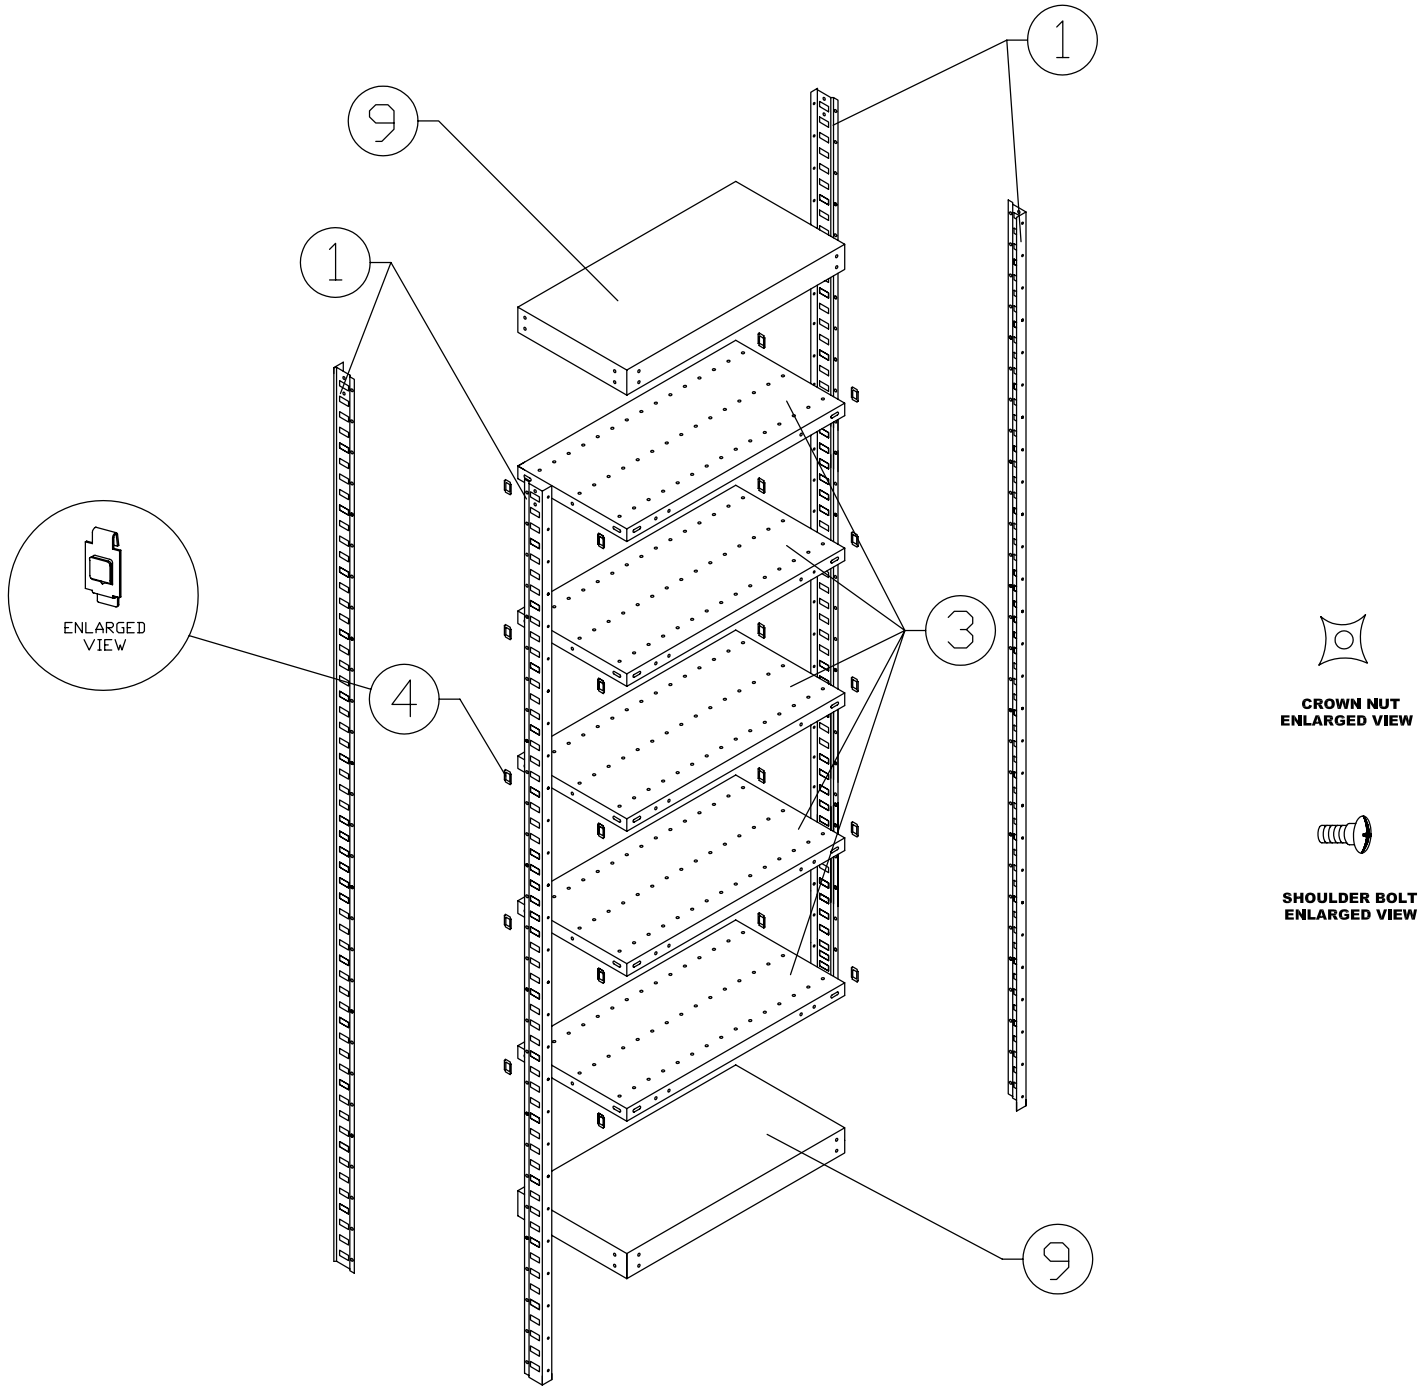

DURA-TECH 5 SHELF SHELVING UNIT

PACKAGE CONTENTS			
REF. #	DESCRIPTION	PART #	QTY
①	ANGLE BACK POST	5004-hh	4
③	HEAVY-DUTY BOX SHELF	5138-wwdd	3
④	SHELF CLIPS	5133	12
④	DURA TECH SHELF	DTSwwdd	2
	1/4 x 20 P.M. CROWN NUT	SB1420N	32
	1/4" x .58 L. SHOULDER BOLT	SB1420	32

PART NO. LEGEND:

ww = WIDTH
dd = DEPTH
hh = HEIGHT

DURATECH 7 SHELF SHELVING UNIT

PACKAGE CONTENTS			
REF. #	DESCRIPTION	PART #	QTY
①	ANGLE BACK POST	5004-hh	4
③	HEAVY-DUTY BOX SHELF	5138-wwdd	5
④	SHELF CLIPS	5133	20
⑨	DURA TECH SHELF	DTSwwdd	2
	1/4 x 20 P.M. CROWN NUT	SB1420N	32
	1/4" x .58 L. SHOULDER BOLT	SB1420	32

PART NO. LEGEND:

ww = WIDTH
dd = DEPTH
hh = HEIGHT

DURATECH 8 SHELF SHELVING UNIT

PACKAGE CONTENTS			
REF. #	DESCRIPTION	PART #	QTY
①	ANGLE BACK POST	5004-hh	4
③	HEAVY-DUTY BOX SHELF	5138-wwdd	6
④	SHELF CLIPS	5133	24
⑤	DURA TECH SHELF	DTSwwdd	2
	1/4 x 20 P.M. CROWN NUT	SB1420N	32
	1/4" x .58 L. SHOULDER BOLT	SB1420	32

PART NO. LEGEND:

ww = WIDTH
dd = DEPTH
hh = HEIGHT