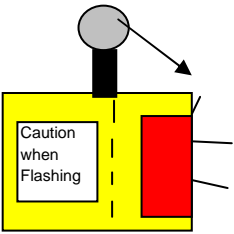

Overhead Door Monitor

Two units, one on each side of the wall.

Exit

Overhead View

Sensor monitors traffic

Overhead Door