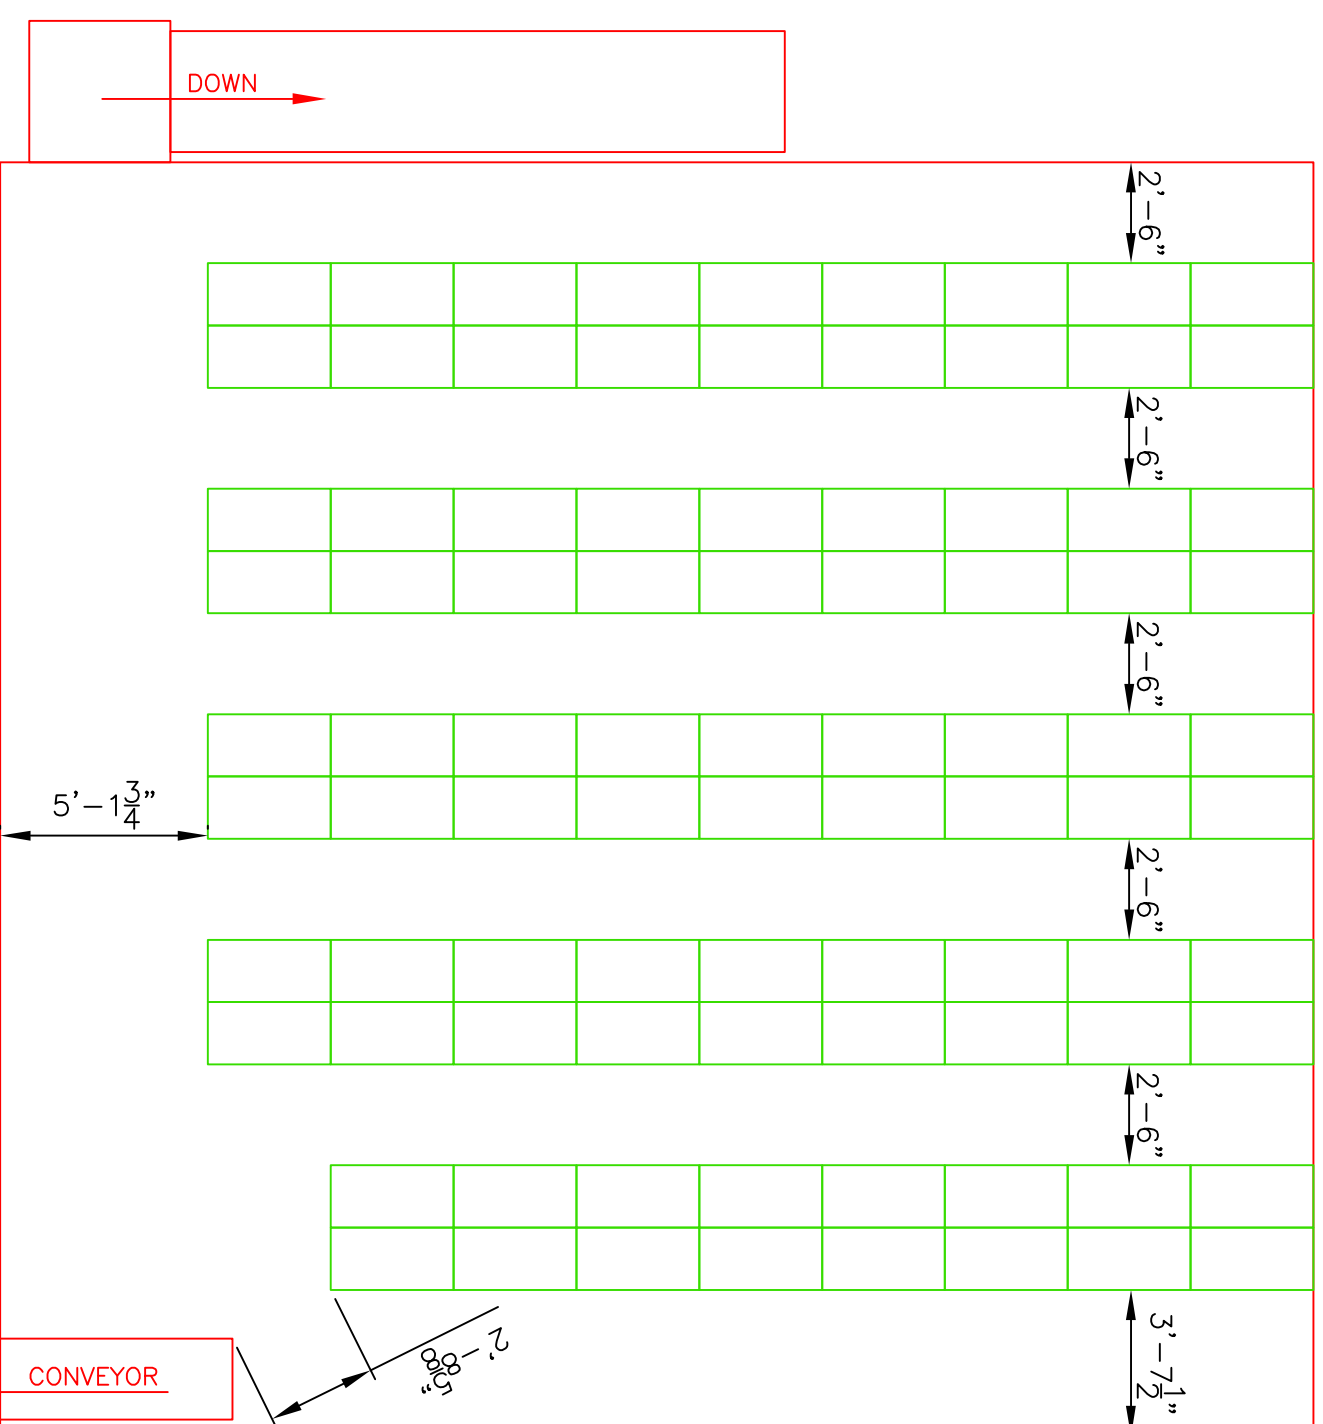

FLOOR LEVEL – OPTION 2
110 SHELVING UNITS

MEZZANINE LEVEL – OPTION 1
88 SHELVING UNITS