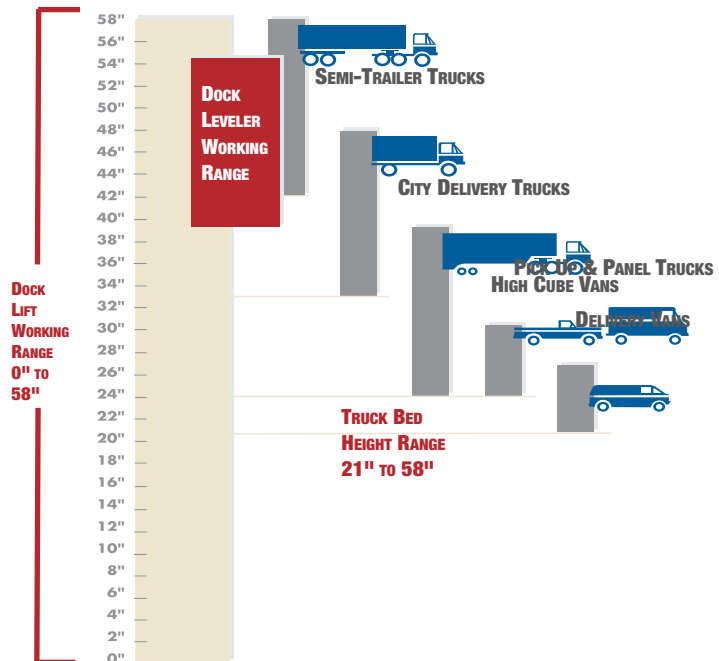

WHY USE DOCK LIFTS

LEVEL LOADING IS FAST, SAFE, EFFICIENT

MANHANDLING LOADS CAN BE VERY DANGEROUS

DE-PALLETIZING & RE-PALLETIZING IS VERY SLOW

A HIGH DOCK WITHOUT A DOCK LIFT IS SIMPLY AN OBSTACLE TO LOW CITY DELIVERY TRUCKS, HIGH CUBE VANS, PANEL TRUCKS AND PICK UP TRUCKS.

AN ADVANCE DOCK LIFT IS THE ONLY EQUIPMENT THAT CAN SERVICE ALL TRUCKS

DOCK LIFTS ALSO PROVIDE DOCK-TO-GROUND ACCESS

**SAVE MONEY
KEEP YOUR DOCK OPERATIONS ON THE LEVEL WITH AN ADVANCE DOCK**

Advance Lifts offers the following advantages: