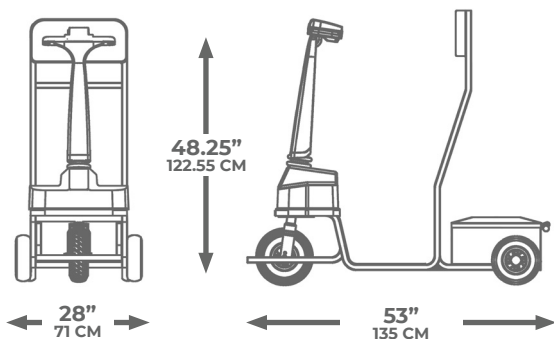

DEX

Moving people, improving dexterity

The Dex by Amigo Mobility is a highly versatile cart. Designed as a personnel carrier, it allows the rider to traverse your facility quickly with increased productivity while reducing risk of injury and fatigue.

With the hitch accessory it turns the Dex into a tow tractor that can haul your existing trailers, or let Amigo create a customized solution.

FEATURES

-  1,500 lbs (680 kg) capacity, including rider
-  24-volt battery system charges in a 110V outlet
-  Operates up to 30 miles on a full charge
-  Adjustable speed up to 4 mph (6.4 kph)
6 mph option available
-  41.5" (105 cm) turning radius

ADD-ONS

SPECIFICATIONS

Overall dimensions	53" L x 28" W x 48.5" H 135cm L x 71cm W x 123cm H
Tow capacity	1,500 lbs (680 kg)
Speed	Variable 4 mph (6.4 kph) - programmable 6 mph (9.65 kph) option available
Peak power	858 watts / 1.15 hp
Battery life	8 hours, 30 miles
Battery	Two 12-volt / 105 Ah batteries
Battery indicator	5 LED bars to show capacity
Charging times	7 hours @ recommended 50% DOD
Charger DC output	7 amp
Charger AC input	1.5 amp, charges in standard outlet
Turning radius	41.5" (106 cm)
Max incline rating	4° (7%) at 75% capacity
Frame material	Steel tubing
Tires	9" Rubber, solid foam filled
Rider ergonomics	Padded backrest