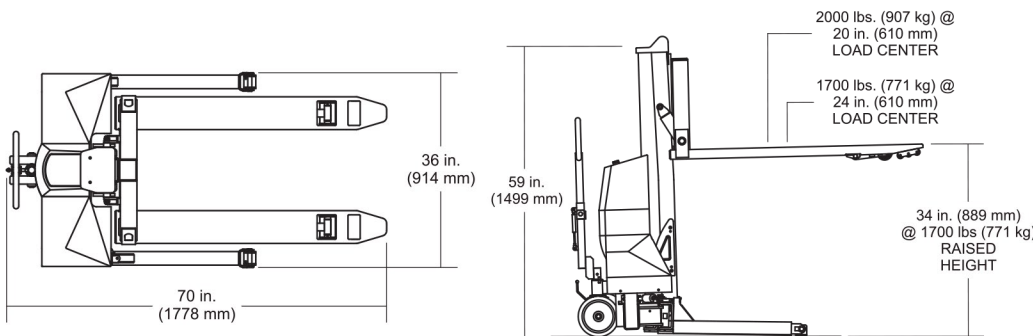

UNI-20 (high lift mode)