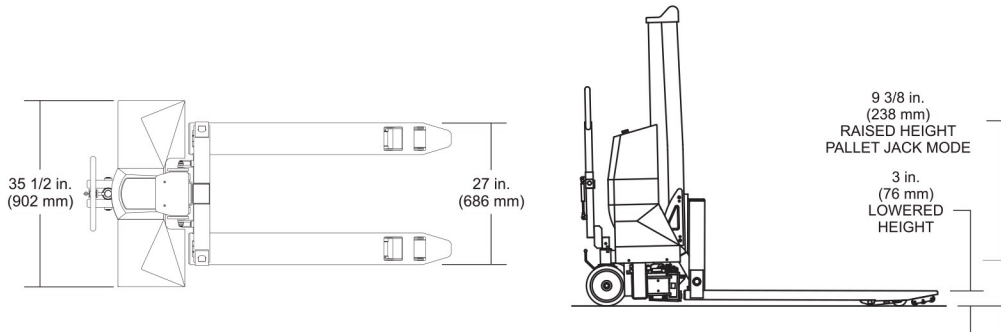

UniLift				
Model	Pallet Jack Mode Capacity	High Lift Mode Capacity 20" Load Center	High Lift Mode Capacity 24" Load Center	Approximate Shipping Weight
UNI-20	2,000 lbs.	2,000 lbs.	1,700 lbs.	750 lbs.

UNI-20 (pallet jack mode)