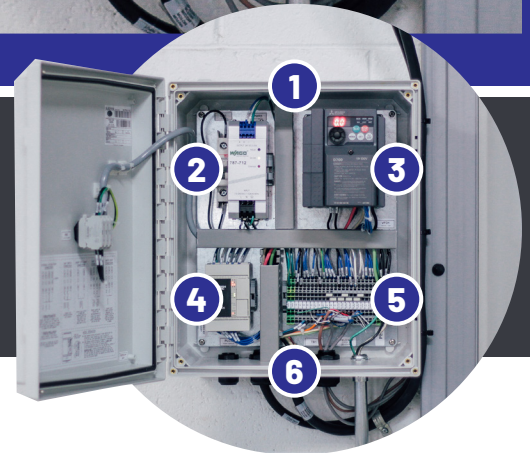

NEMA4X enclosure provides maximum protection & longevity.

Goff's offers two control systems to be used with our high performance door line:

Intelligent Control System

Goff's advanced Intelligent Control System (ICS) features a PLC and VFD in a NEMA4X enclosure to maximize available integrations & functionality. This programmable system is compatible with a variety of voltage inputs and features:

1. NEMA4X Enclosure protects your electronics regardless of environment.
2. Dedicated isolated power supply & circuit breaker to protect ICS logic computer.
3. VFD maximizes motor efficiency through variable up/down speeds during motion.
4. Fully programmable logic controller can integrate for advanced functionality.
5. Pre-wired and labeled terminals simplify installation & sensor/switch additions.
6. Supply cable comes attached and ready with quick connects at motor terminals.

Relay Control System

Goff's basic Relay Control System (RCS) features a relay logic board in a NEMA4X enclosure to interpret sensor and switch signals and control your door. This system is compatible with a range of voltage inputs and features a programmable auto-close timer (up to 4 minutes) to fit the application at your facility.