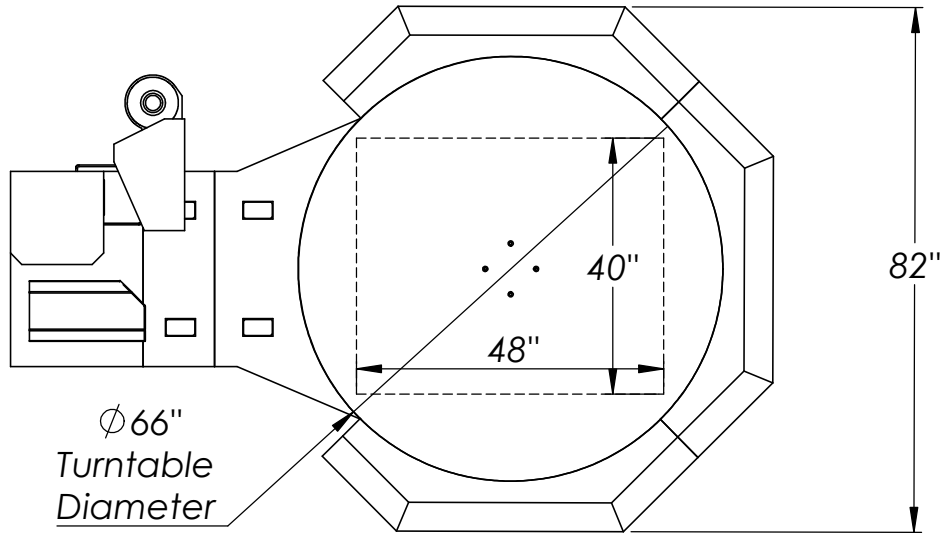

12247 W FAIRVIEW AVE • MILWAUKEE, WI 53226 • PH(800)236-1080 • FAX (414)453-9975

SWM-SA-1200

Max Capacity: 3300 lbs

Max Volume: 200 Pallets/Day

Weight: 1200 lbs

Film Spec: 20" 70 ga Machine Film
w/ 3" Core

Extended Height Option:
Increases Wrap Height to 118"