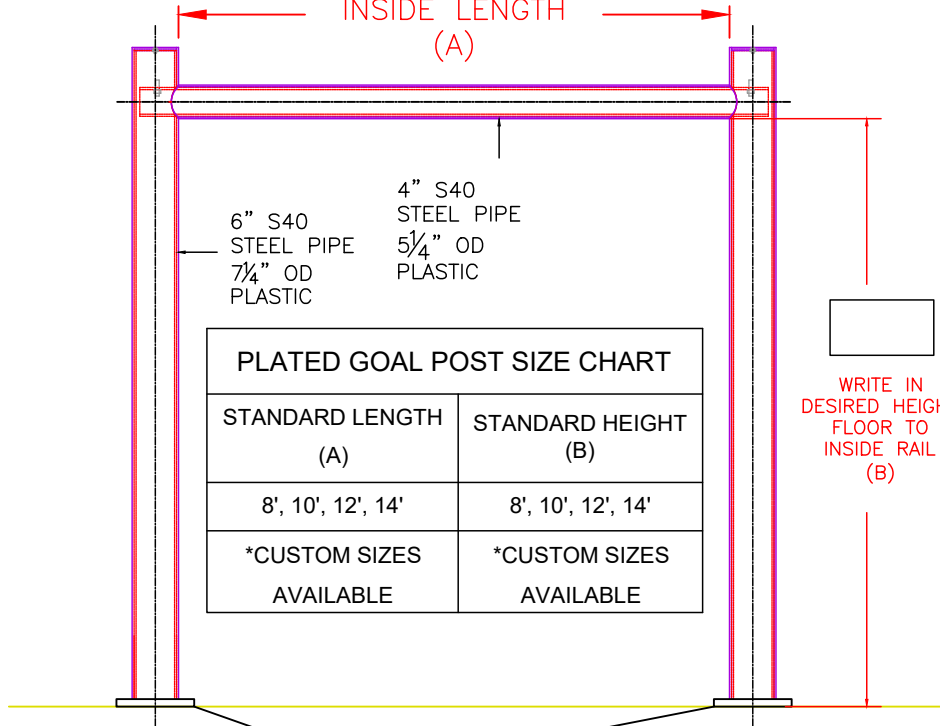

PLATED GOAL POST
PART# GP-YL-WIDTH-HEIGHT-PLATED

*COLOR CODE

WRITE IN DESIRED
 INSIDE LENGTH
 (A)

PLATED GOAL POST SIZE CHART	
STANDARD LENGTH (A)	STANDARD HEIGHT (B)
8', 10', 12', 14'	8', 10', 12', 14'
*CUSTOM SIZES AVAILABLE	*CUSTOM SIZES AVAILABLE

WRITE IN DESIRED HEIGHT
 FLOOR TO
 INSIDE RAIL
 (B)

3/4" x
 12" x 12"
 FLANGE
 DETAIL 1

QTY.

DETAIL 1

SPECIAL INSTRUCTIONS:

YES SPOOL OPTION
 NO

NO.	REVISIONS	DATE	APPROVED

PROJECT

CUSTOMER

DESCRIPTION

APPROVED BY:

PLATED GOAL POST

DESIGNED BY	APPROVED BY	DATE
D.P.		NA
PROJECT NO.		
DRAWING NO.		
SHEET	1	1

***SIGNATURE REQUIRED
 FOR SUBMITTAL**