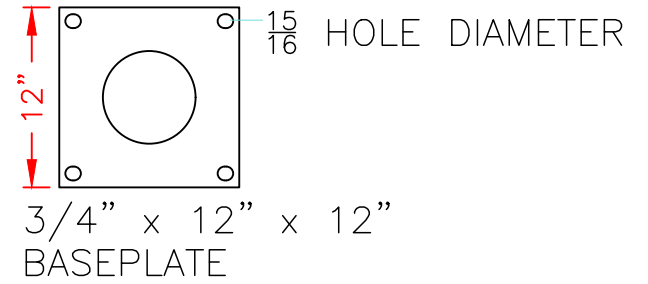

PLATED GOAL POST
PART# GP-YL-WIDTH-HEIGHT-PLATED

*COLOR CODE

WRITE IN DESIRED
 INSIDE LENGTH
 (A)

PLATED GOAL POST SIZE CHART	
STANDARD LENGTH (A)	STANDARD HEIGHT (B)
8', 10', 12', 14'	8', 10', 12', 14'
*CUSTOM SIZES AVAILABLE	*CUSTOM SIZES AVAILABLE

WRITE IN DESIRED HEIGHT
 FLOOR TO
 INSIDE RAIL
 (B)

3/4" x
 12" x 12"
 FLANGE
 DETAIL 1

QTY.

DETAIL 1

SPECIAL INSTRUCTIONS:

YES SPOOL OPTION
 NO

NO.	REVISIONS	DATE	APPROVED

PROJECT