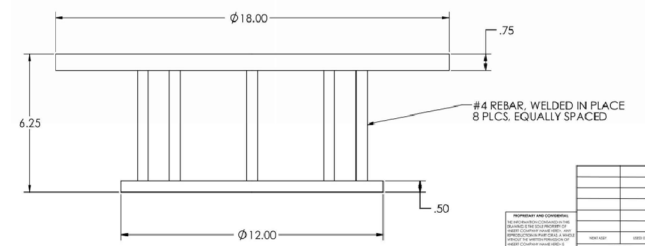

PLATED GOAL POST
PART# GP-YL-WIDTH-HEIGHT-PLATED

*COLOR CODE

WRITE IN DESIRED
 INSIDE LENGTH
 (A)

PLATED GOAL POST SIZE CHART	
STANDARD LENGTH (A)	STANDARD HEIGHT (B)
8', 10', 12', 14'	8', 10', 12', 14'
*CUSTOM SIZES AVAILABLE	*CUSTOM SIZES AVAILABLE

WRITE IN DESIRED HEIGHT
 FLOOR TO
 INSIDE RAIL
 (B)

3/4" x
 12" x 12"
 FLANGE
 DETAIL 1

QTY.

DETAIL 1

SPECIAL INSTRUCTIONS:

YES SPOOL OPTION
 NO

NO.	REVISIONS	DATE	APPROVED

PROJECT