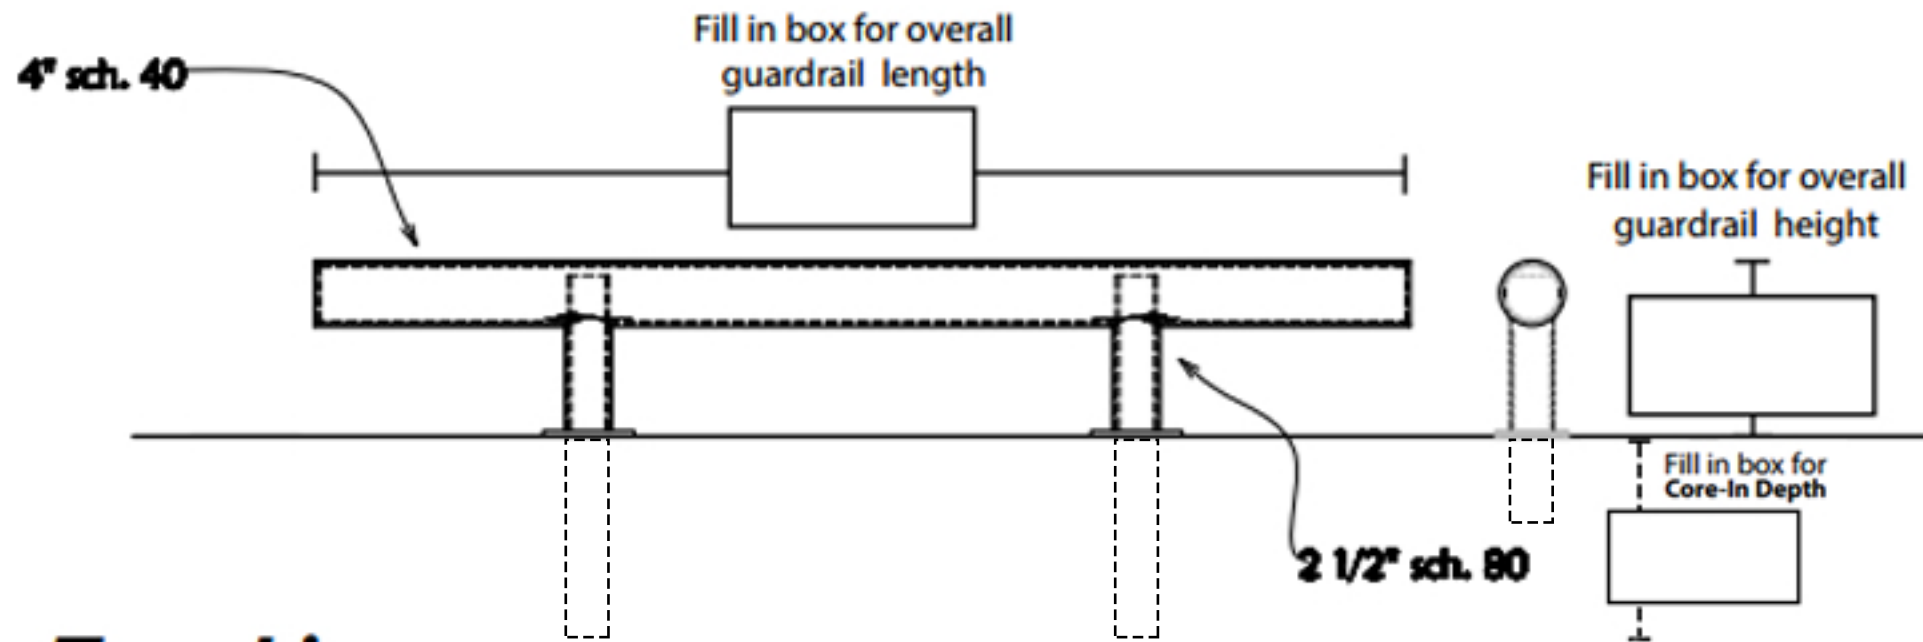

Standard Guardrail Product Specifications

One-Line

Two-Line

Standard Measurements:

Length: 4'-0"	Height: 14-3/4" (One-Line)
6'-0"	27"
8'-0"	36"
10'-0"	42"

Core-In Flange - 3/8" x 6" x 6"

THIS DRAWING AND ALL THE INFORMATION THEREON IS THE PROPERTY OF IDEAL SHIELD. IT IS CONFIDENTIAL AND MUST NOT BE MADE PUBLIC. ANY COPIES, NOW USED, TO THE DISADVANTAGE OF SAID IDEAL SHIELD AND IS SUBJECT TO RETURN ON DEMAND.
COPYRIGHT 2003 IDEAL SHIELD

NO.	REVISIONS	DATE	APPROVED

IDEAL SHIELD
2525 Clark St.
Detroit, MI 48209

PROJECT

CUSTOMER

DESCRIPTION
Standard Guardrail
Quick Quote Form

DATE	SCALE