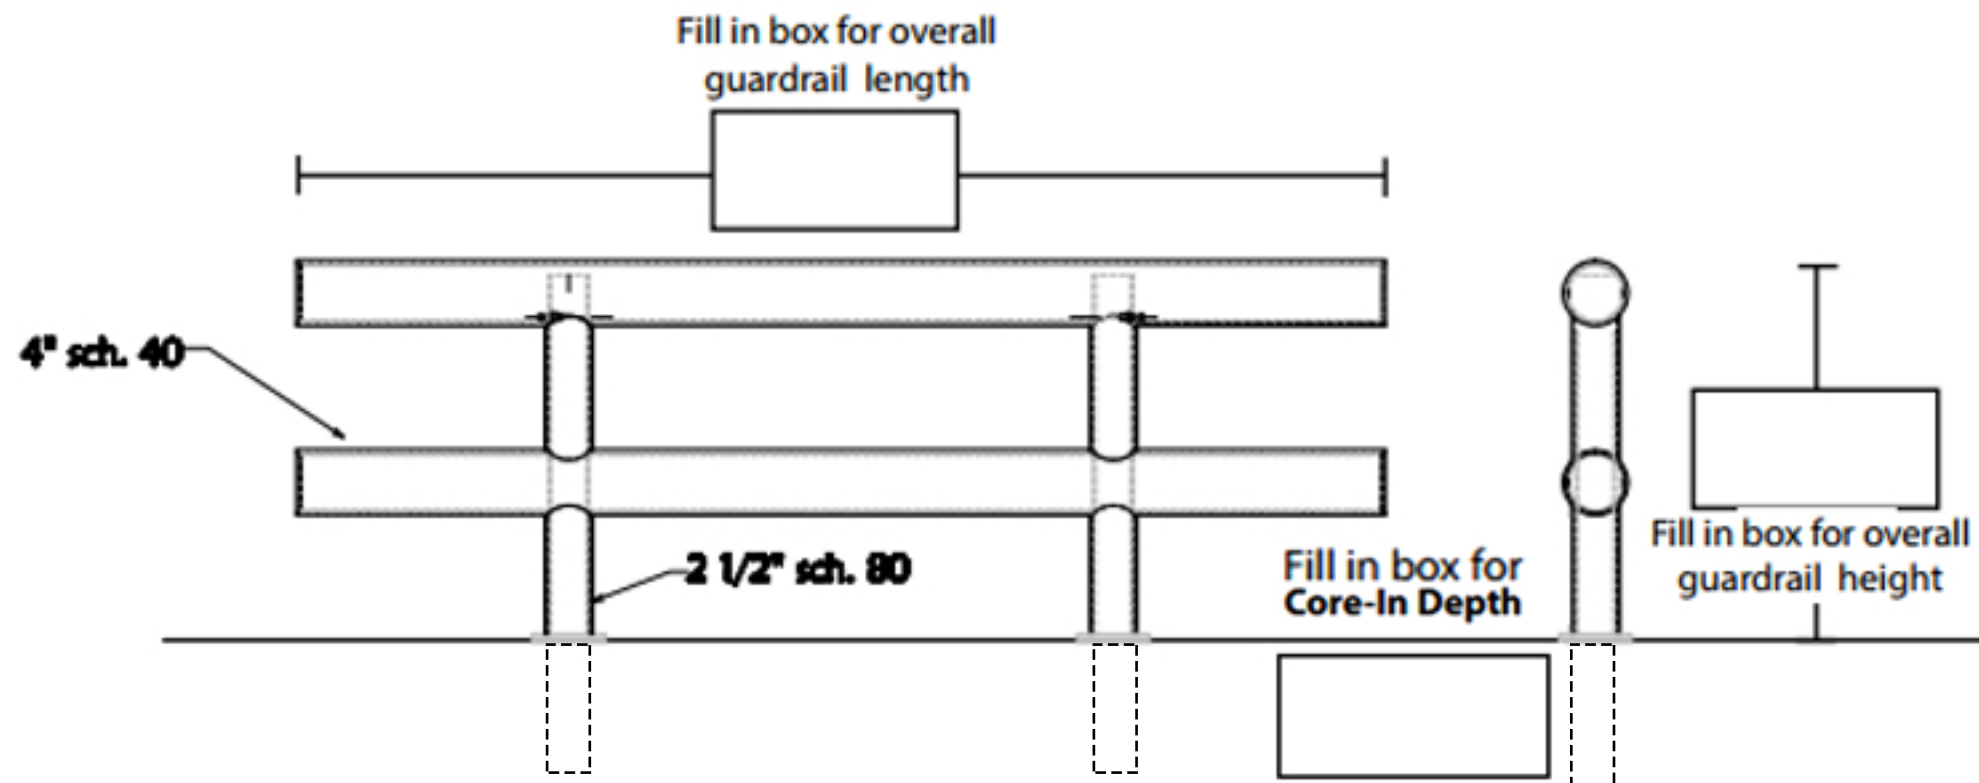

Standard Guardrail Product Specifications

One-Line

Two-Line

Standard Measurements:

Length: 4'-0"	Height: 14-3/4" (One-Line)
6'-0"	27"
8'-0"	36"
10'-0"	42"

Core-In Flange - 3/8" x 6" x 6"

THIS DRAWING AND ALL THE INFORMATION THEREON IS THE PROPERTY OF IDEAL SHIELD. IT IS CONFIDENTIAL AND MUST NOT BE MADE PUBLIC. ANY COPIES, NOW USED, TO THE DISADVANTAGE OF SAID IDEAL SHIELD AND IS SUBJECT TO RETURN ON DEMAND.
COPYRIGHT 2003 IDEAL SHIELD

NO.	REVISIONS	DATE	APPROVED

IDEAL SHIELD
2525 Clark St.
Detroit, MI 48209

PROJECT

CUSTOMER

DESCRIPTION
Standard Guardrail
Quick Quote Form

DATE	SCALE