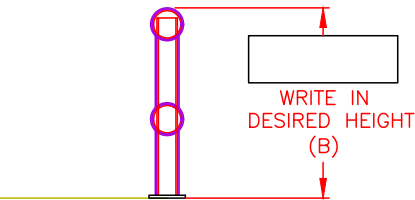

PLATED ONE LINE HEAVY GUARDRAIL  
 PART#: HGR-1-LENGTH-HEIGHT-PLATED

ONE LINE HEAVY GUARDRAIL SIZE CHART		
STANDARD LENGTH (A)	STANDARD HEIGHT (B)	POST TO POST LENGTH (C)
4'-0"	14.75",27",36",42"	2'-0"
6'-0"	14.75",27",36",42"	3'-0"
8'-0"	14.75",27",36",42"	4'-0"
10'-0"	14.75",27",36",42"	5'-0"
12'-0"	14.75",27",36",42"	6'-0"
CUSTOM	CUSTOM	(C)=(A)/2

DETAIL 1

TOP VIEW

FRONT VIEW

SIDE VIEW

SPECIAL INSTRUCTIONS:

qty.

\_\_\_\_\_

\_\_\_\_\_