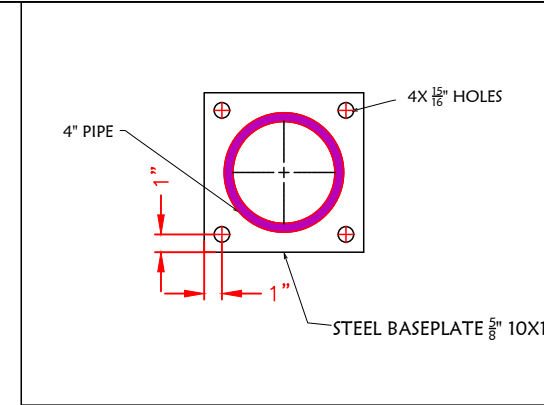

PLATED ONE LINE HEAVY GUARDRAIL  
 PART#: HGR-1-LENGTH-HEIGHT-PLATED

ONE LINE HEAVY GUARDRAIL SIZE CHART		
STANDARD LENGTH (A)	STANDARD HEIGHT (B)	POST TO POST LENGTH (C)
4'-0"	14.75",27",36",42"	2'-0"
6'-0"	14.75",27",36",42"	3'-0"
8'-0"	14.75",27",36",42"	4'-0"
10'-0"	14.75",27",36",42"	5'-0"
12'-0"	14.75",27",36",42"	6'-0"
CUSTOM	CUSTOM	(C)=(A)/2

DETAIL 1

TOP VIEW

FRONT VIEW

SIDE VIEW

SPECIAL INSTRUCTIONS:

qty.

\_\_\_\_\_

\_\_\_\_\_