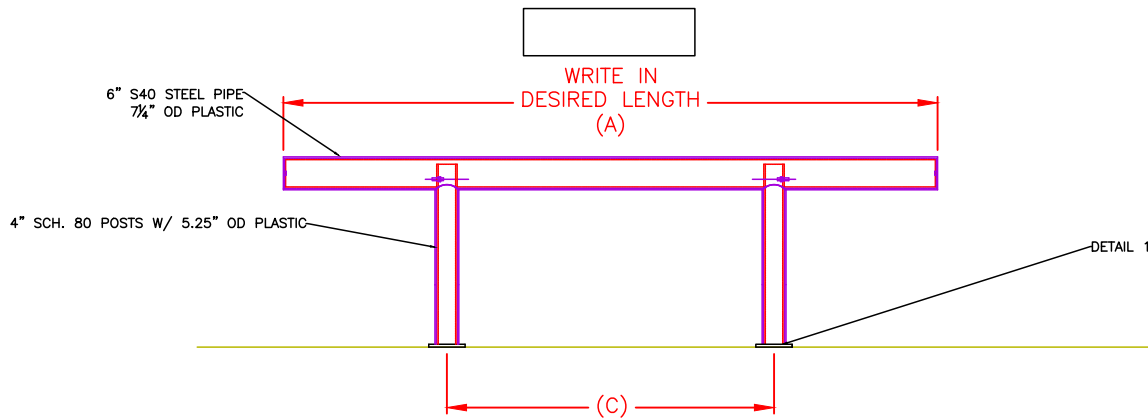

PLATED ONE LINE HEAVY GUARDRAIL  
 PART#: HGR-1-LENGTH-HEIGHT-PLATED

ONE LINE HEAVY GUARDRAIL SIZE CHART		
STANDARD LENGTH (A)	STANDARD HEIGHT (B)	POST TO POST LENGTH (C)
4'-0"	14.75",27",36",42"	2'-0"
6'-0"	14.75",27",36",42"	3'-0"
8'-0"	14.75",27",36",42"	4'-0"
10'-0"	14.75",27",36",42"	5'-0"
12'-0"	14.75",27",36",42"	6'-0"
CUSTOM	CUSTOM	(C)=(A)/2

DETAIL 1

TOP VIEW

FRONT VIEW

SIDE VIEW

SPECIAL INSTRUCTIONS:

qty.

\_\_\_\_\_

\_\_\_\_\_

\_\_\_\_\_

NO.	REVISIONS	DATE	APPROVED

PROJECT

CUSTOMER

DESCRIPTION

DRAWN BY: DP	APPROVED BY:	DATE:
PROJECT NO.:	SCALE:	
SHEET:	DRAWING NO.:	
MATERIAL: STEEL & HDPE PLASTIC	SHEET 1 OF 1	

**\*SIGNATURE REQUIRED FOR SUBMITTAL**