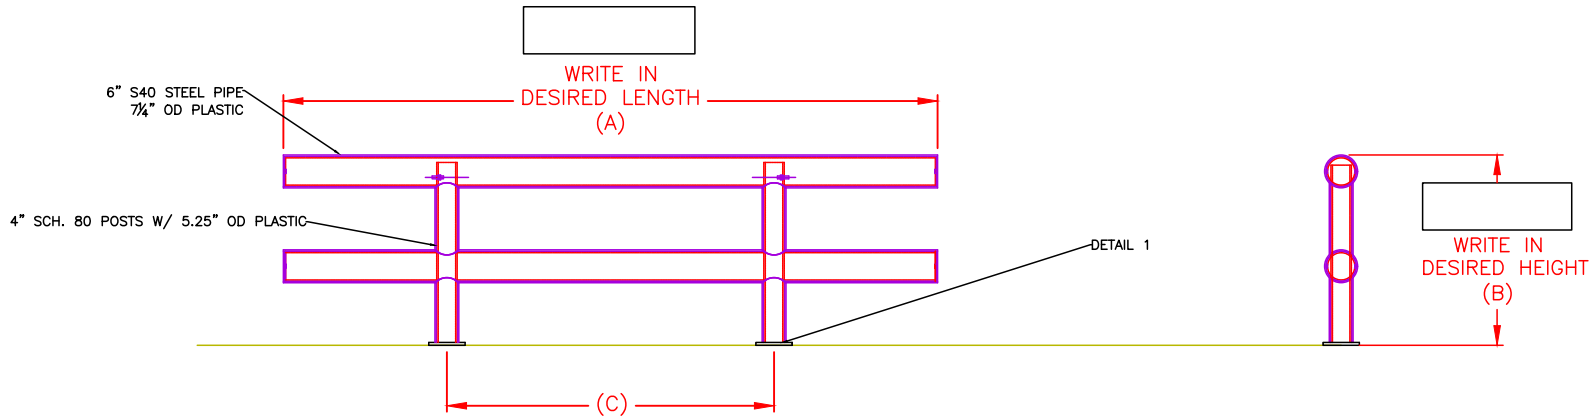

PLATED TWO LINE HEAVY GUARDRAIL  
 PART#: HGR-2-LENGTH-HEIGHT-PLATED

TWO LINE HEAVY GUARDRAIL SIZE CHART		
STANDARD LENGTH (A)	STANDARD HEIGHT (B)	POST TO POST LENGTH (C)
4'-0"	27",36",42"	2'-0"
6'-0"	27",36",42"	3'-0"
8'-0"	27",36",42"	4'-0"
10'-0"	27",36",42"	5'-0"
12'-0"	27",36",42"	6'-0"
CUSTOM	CUSTOM	(C)=(A)/2

DETAIL 1

TOP VIEW

FRONT VIEW

SIDE VIEW

SPECIAL INSTRUCTIONS:

qty.

-----

-----

-----

NO.	REVISIONS	DATE	APPROVED

PROJECT	CUSTOMER	DESCRIPTION	DRAWN BY: DP	APPROVED BY:	DATE:
			PROJECT NO.:	SCALE:	
			TITLE:	DRAWING NO.:	
			SHEET: STEEL & HDPE PLASTIC	SHEET 1 OF 1	

**\*SIGNATURE REQUIRED FOR SUBMITTAL**