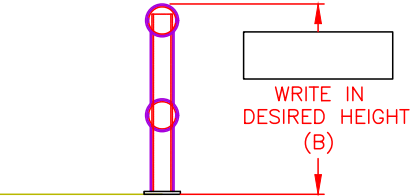

PLATED TWO LINE HEAVY GUARDRAIL  
 PART#: HGR-2-LENGTH-HEIGHT-PLATED

TWO LINE HEAVY GUARDRAIL SIZE CHART		
STANDARD LENGTH (A)	STANDARD HEIGHT (B)	POST TO POST LENGTH (C)
4'-0"	27",36",42"	2'-0"
6'-0"	27",36",42"	3'-0"
8'-0"	27",36",42"	4'-0"
10'-0"	27",36",42"	5'-0"
12'-0"	27",36",42"	6'-0"
CUSTOM	CUSTOM	(C)=(A)/2

DETAIL 1

TOP VIEW

FRONT VIEW

SIDE VIEW

SPECIAL INSTRUCTIONS:

qty.

-----

-----