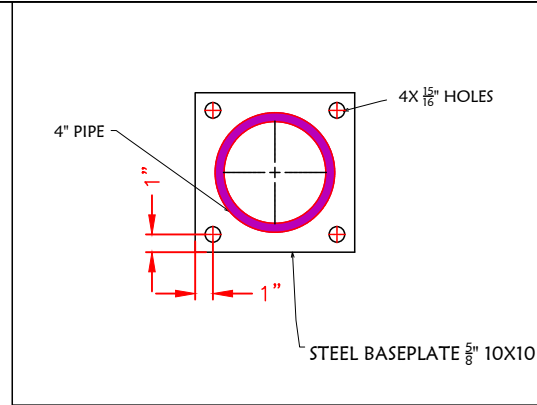

PLATED TWO LINE HEAVY GUARDRAIL  
 PART#: HGR-2-LENGTH-HEIGHT-PLATED

TWO LINE HEAVY GUARDRAIL SIZE CHART		
STANDARD LENGTH (A)	STANDARD HEIGHT (B)	POST TO POST LENGTH (C)
4'-0"	27",36",42"	2'-0"
6'-0"	27",36",42"	3'-0"
8'-0"	27",36",42"	4'-0"
10'-0"	27",36",42"	5'-0"
12'-0"	27",36",42"	6'-0"
CUSTOM	CUSTOM	(C)=(A)/2

DETAIL 1

TOP VIEW

FRONT VIEW

SIDE VIEW

SPECIAL INSTRUCTIONS:

qty.

-----

-----

-----

NO.	REVISIONS	DATE	APPROVED

PROJECT	CUSTOMER	DESCRIPTION	DRAWN BY: DP	APPROVED BY:	DATE:
			PROJECT NO.:	SCALE:	
			TITLE:	DRAWING NO.:	
			SHEET: STEEL & HDPE PLASTIC	SHEET 1 OF 1	

**\*SIGNATURE REQUIRED FOR SUBMITTAL**