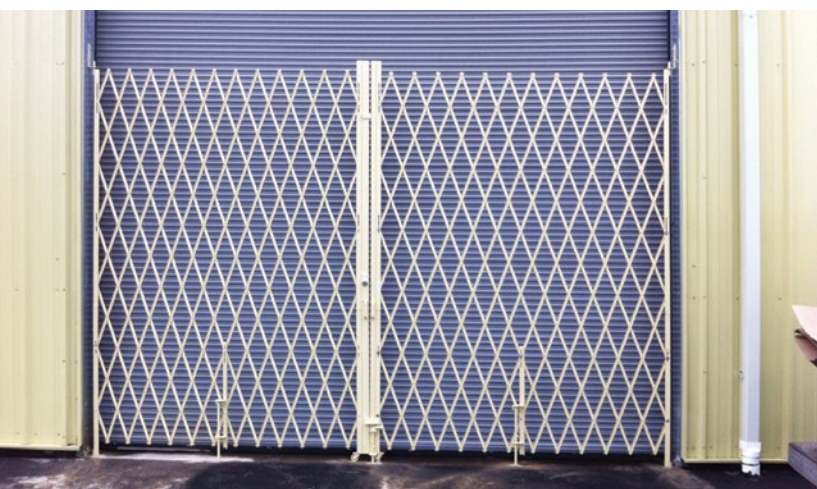

**BEST
SELLER!**

Pair Gates

Heavy-Duty Security

Strongest Security Gate on the Market

- Secures openings up to 24' wide & 8' high
- Access control and security while providing visibility and air circulation
- Maintenance-free galvanized steel construction
- Stocked items ship within 2-3 business days
- Custom items ship within 7-14 business days
- Custom powder coated colors available
- 100% made in America

**ILLINOIS
ENGINEERED
PRODUCTS**

The Preferred Security Gates for Protecting Businesses Since 1962

Pair Gates

From docks and receiving doors, to high-traffic hallways and entryways, secure any space without sacrificing visibility or air circulation. Gates up to 24' wide are stocked; larger sizes are available with a quick turnaround. Gates can be installed virtually anywhere, including inside or outside door jambs, between posts or bollards, attached to pallet racks, walls and even windows!

Specifications

Finish: Galvanized, Powder Coat Colors Available

Webbing: 3/8" x 3/4" 14-gauge Steel

Frame: 1 1/2" x 1 1/2" 12-gauge Angle Iron

Hasp: 3/16" Steel Welded to Frame*

Mounting Bracket: 2 1/2" x 7" Steel L-bracket