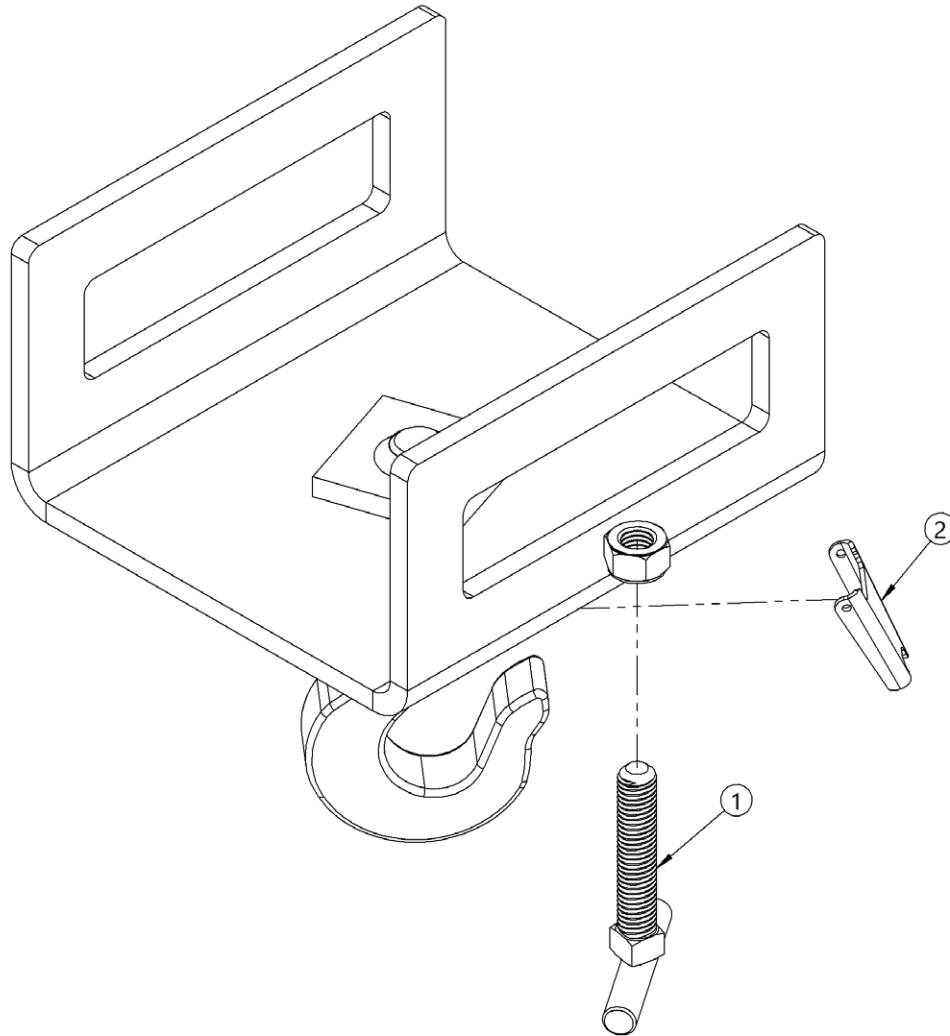

**Parts Diagram of Morse Model 284 Fork Hook**

ITEM NO.	PART NUMBER	DESCRIPTION	QTY.
1	58-P	SET SCREW, LOCK TEE, 285	1
2	2945-P	LATCH, HOOK SAFETY, 284	1

**WARNING:** This product can expose you to chemicals including barium sulfate, cobalt, titanium dioxide, and 2-methylimidazole, which are known to the State of California to cause cancer, and bisphenol-A, which is known to the State of California to cause birth defects or other reproductive harm.  
 For more information go to [www.P65Warnings.ca.gov](http://www.P65Warnings.ca.gov)