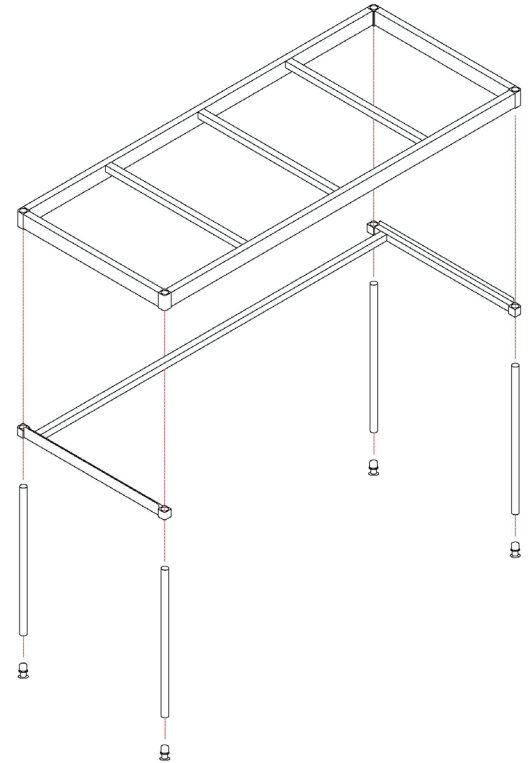

## Stainless Steel Top Tables

- Framework is constructed out of 1½" x 1½" x .070" wall tubing.
- Front and back of the top has 1½" x 3⅝" x .070" wall tubing.
- Table legs are constructed out of 1⅝" diameter pipe.
- Table tops are constructed out of 16 G.A. Type 304 stainless steel.
- Each table comes equipped with a mounting bracket for boat racks.
- Equipped with four NSF certified adjustable feet.
- Five-Year Guarantee against material defects and workmanship.
- Lifetime Guarantee against rust and corrosion.
- NSF Certified.

Model No.	Size D-H-L	Ship Lbs.	Model No. Undershef	Ship Lbs.
<b>Solid Stainless Steel Top (No Backsplash)</b>				
24SS36KD	24" x 35½" x 36"	46	24US36KD	8
24SS48KD	24" x 35½" x 48"	59	24US48KD	11
24SS60KD	24" x 35½" x 60"	74	24US60KD	14
24SS72KD	24" x 35½" x 72"	81	24US72KD	17
24SS84KD	24" x 35½" x 84"	112	24US84KD	19
24SS96KD	24" x 35½" x 96"	116	24US96KD	22
30SS36KD	30" x 35½" x 36"	51	30US36KD	10
30SS48KD	30" x 35½" x 48"	63	30US48KD	13
30SS60KD	30" x 35½" x 60"	71	30US60KD	17
30SS72KD	30" x 35½" x 72"	87	30US72KD	20
30SS84KD	30" x 35½" x 84"	101	30US84KD	23
30SS96KD	30" x 35½" x 96"	114	30US96KD	27
<b>Stainless Steel Top w/ 6" Backsplash</b>				
24SSB36KD	24" x 35½" x 36"	49	24US36KD	8
24SSB48KD	24" x 35½" x 48"	58	24US48KD	11
24SSB60KD	24" x 35½" x 60"	69	24US60KD	14
24SSB72KD	24" x 35½" x 72"	76	24US72KD	17
24SSB84KD	24" x 35½" x 84"	85	24US84KD	19
24SSB96KD	24" x 35½" x 96"	95	24US96KD	22
30SSB36KD	30" x 35½" x 36"	55	30US36KD	10
30SSB48KD	30" x 35½" x 48"	65	30US48KD	13
30SSB60KD	30" x 35½" x 60"	76	30US60KD	17
30SSB72KD	30" x 35½" x 72"	86	30US72KD	20
30SSB84KD	30" x 35½" x 84"	98	30US84KD	23
30SSB96KD	30" x 35½" x 96"	108	30US96KD	27