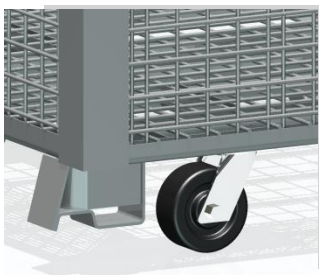

32x40x28 WIRE MESH RIGID CONTAINER

PRODUCT SHEET

WM-R324028

The side and base mesh is 2"x2" (5 x5 cm). Corner Angles are 3"x3" (7.6x7.6 cm) The gate is a ½ Drop Front Gate with only two latch bolts to engage for ease of use. The **WM-R324028** has four way entry for forklifts and pallet jacks, with a clearance of 4" (10.2 cm). Can be stacked up to 3 high fully loaded. Heavy-duty base design.

Surface Treatment

Paint

Gray Powder Coat

Accessories

Casters, Caster Brakes, Runner Bars, and Colors (special order)

Shipment

Upright Stacked (with or without casters)

NashvilleWire