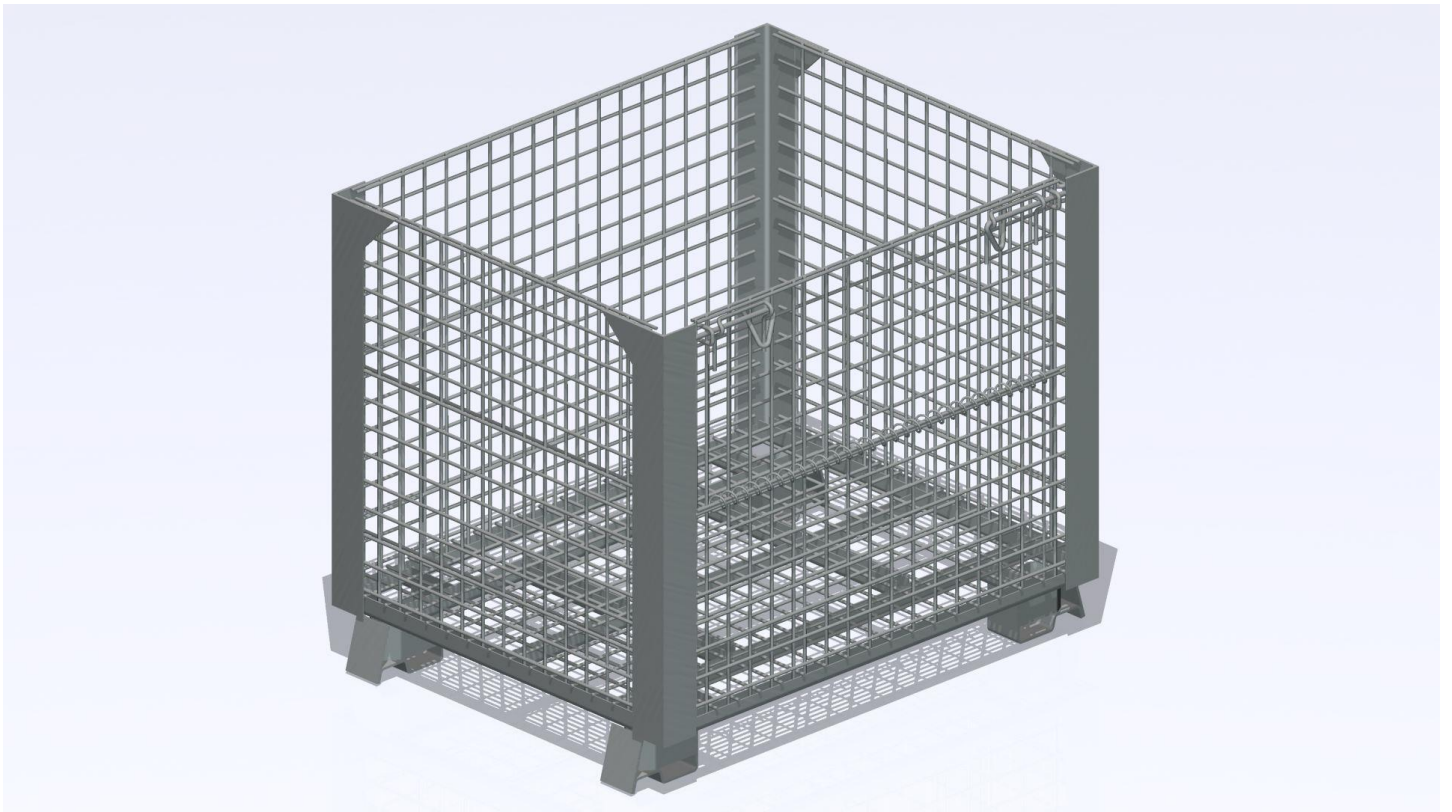

32x40x28 WIRE MESH RIGID CONTAINER

PRODUCT SHEET

WM-R324028

The side and base mesh is 2"x2" (5 x5 cm). Corner Angles are 3"x3" (7.6x7.6 cm) The gate is a ½ Drop Front Gate with only two latch bolts to engage for ease of use. The **WM-R324028** has four way entry for forklifts and pallet jacks, with a clearance of 4" (10.2 cm). Can be stacked up to 3 high fully loaded. Heavy-duty base design.

Weight (lbs/kg)

151 lbs (68.5 kg)

Capacity

4000 lbs

Overall dimensions
W x L x H (in/cm)

32 x 40 x 34.1/
81 x 102 x 87

Inside dimensions
W x L x H (in/cm)

30 x 38 x 28.4/
76 x 97 x 72

Surface Treatment

Paint

Gray Powder Coat

Accessories

Casters, Caster Brakes, Runner Bars, and Colors (special order)

Shipment

Upright Stacked (with or without casters)

NashvilleWire