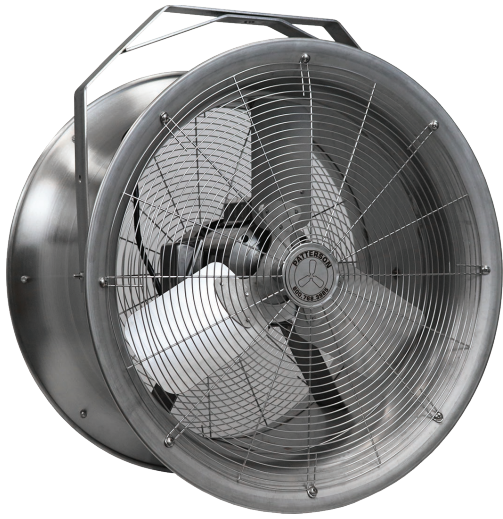

26"

STAINLESS STEEL HIGH VELOCITY FAN

STANDARD YM - YOKE MOUNT

ADDITIONAL MOUNTING OPTIONS:

CW Column-Wall
113 lbs (w/ fan)

PS Portable Stroller
129 lbs (w/ fan)

SHIPPING WEIGHT:

SIZE	CFM	HP	FAN DIMENSIONS			AIR THROW DISTANCE	SHIPPING WEIGHT
			W	D	ID		
26"	7650	1	33"	18.5"	27"	150'	93 lbs

FEATURES

- Propeller:** 26" Diameter, 3 Blade Stainless Steel, 18°
- Fan Inlet/Outlet:** #304 Polished Stainless Steel Hull
- Finger Guards:** OSHA Compliant, Stainless Steel Spiral
- Power Cord (115V Only):** 12' Length
- RPM:** 1800*/1200
- Decibels:** 80.8 @ 20' - 85.2 @ 3' (1800)
75.7 @ 20' - 81.3 @ 3' (1200)
- Coverage:** 6100 ft²
- Warranty:** 2 Years