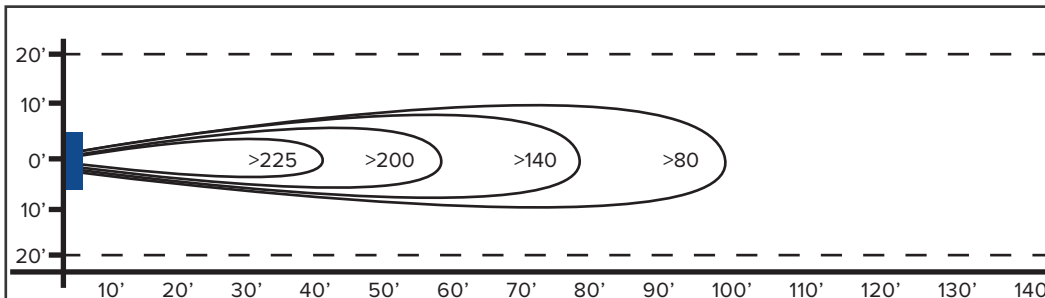

AIR FLOW PATTERN

Above velocities shown in feet/minute.