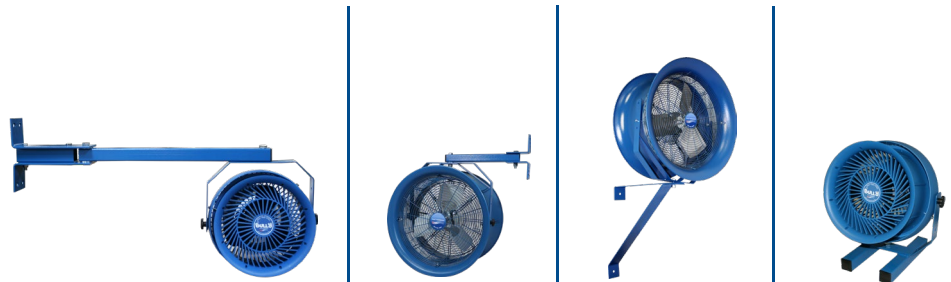

10"

HIGH VELOCITY FAN

STANDARD
YM - YOKE MOUNT

ADDITIONAL MOUNTING OPTIONS:

TC Truck Cooler

RM Rack Mount

CW Column-Wall

PB Pedestal Base

SHIPPING WEIGHT:	TC Truck Cooler	RM Rack Mount	CW Column-Wall	PB Pedestal Base
	28 lbs	17 lbs	16 lbs	16 lbs

SIZE	AMPS H/L	PHASE	FAN DIMENSIONS			AIR THROW DISTANCE	SHIPPING WEIGHT
			W	D	ID		
10"	.8/7	115V	15.625"	13"	10"	40'	12 lbs

- Propeller:** 10" Diameter
- Enclosure:** Totally Enclosed
- Duty Cycle:** Continuous
- Power Cord:** 12' Length
- Decibels:** High @ 20' - 56.5
Low @ 20' - 55.7
- Warranty:** 1 Year

ONE MAN - ONE FAN