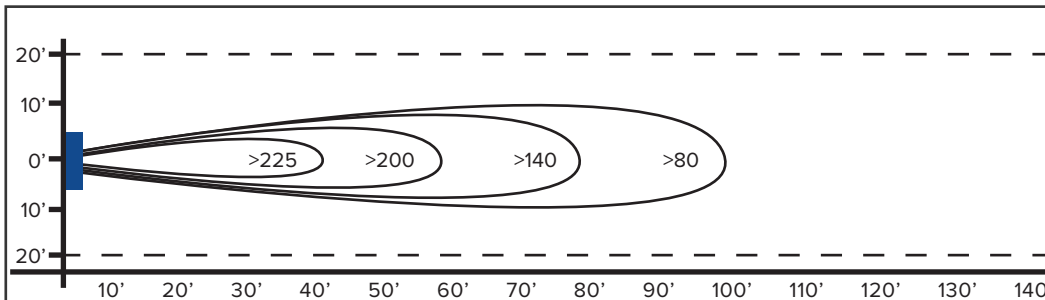

AIR FLOW PATTERN

Above velocities shown in feet/minute.