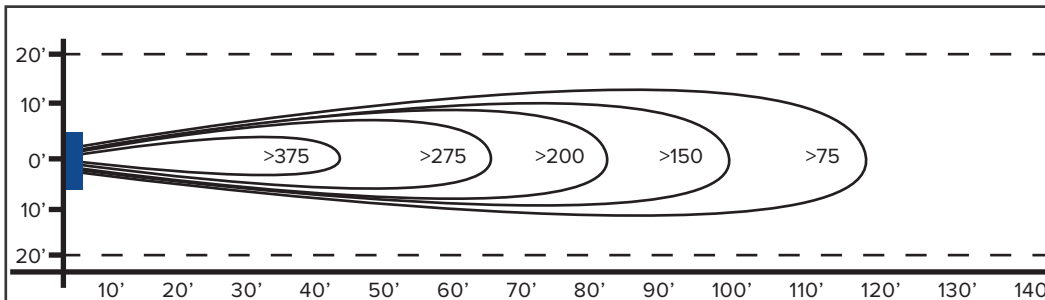

AIR FLOW PATTERN

Above velocities shown in feet/minute.