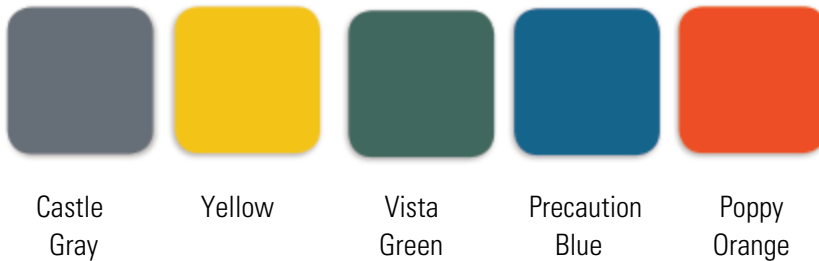

Choose your colors

The widest selection of standard colors in the industry!

Whether you choose one color or a combination of colors for your Steel King product, these standard colors are applied at no extra charge!* Nontoxic and lead free. Use different colors to color-code a plant, department, different carrying capacities, load locations and more.

Standard Colors

Premium Colors

Minimum order size may apply

*The colors shown above may vary slightly from the color of the finished product, due to the limitations of the printing process. When exact color and gloss is important, please request a free sample of the actual paint on a metal chip.