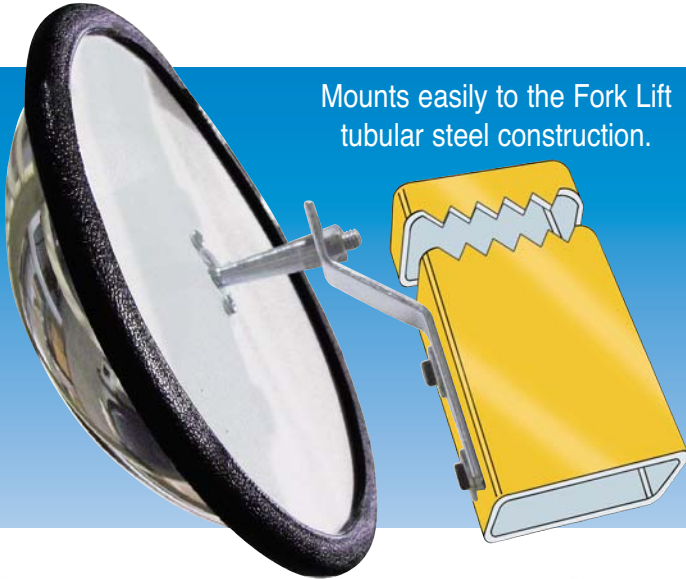

Fork Lift Mirrors

Provide your employees with Fork Lift Safety Mirrors.
Reduce blind spots in tight loading dock areas.
Convex or Dome models available.

Mounts easily to the Fork Lift
tubular steel construction.

DM-CFM-8
8" Convex Fork
Lift Truck Mirror

DM-DFM-8
8" Dome Fork Lift
Truck Mirror

- Shatter Resistant Acrylic
- Easy Installation
- Hardware Included

Se-Kure Domes & Mirrors, Inc.

1139 Haines Boulevard • Stapleton Industrial Park • Sturgis, MI 49091 • 1-(800) 253-2064 • (269) 651-9351 • Fax (269) 651-1467