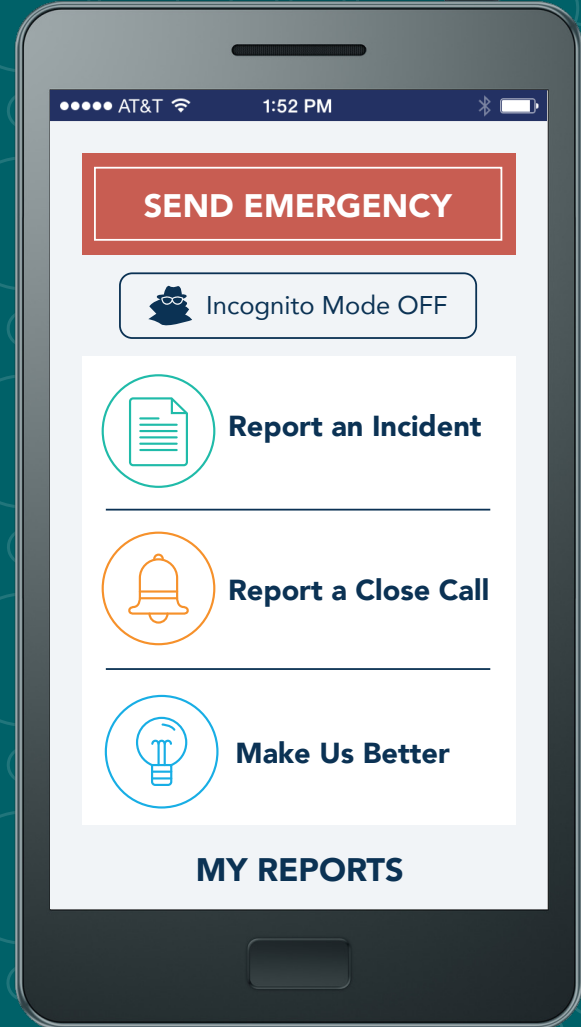

sospes™
SAFER WORK | BETTER LIFE

**Achieve your goal
of Zero Work
Injuries**

**In Partnership with
Cisco-Eagle
The Material Handling
Professionals**

 **Cisco-Eagle**

+1 888-877-3861

www.cisco-eagle.com

sospes™
SAFER WORK | BETTER LIFE

**Software that puts safety
in the palm of your hand**

Worker Safety Through Engagement

Sospes provides Software-as-a-Service solutions that support worker safety through engagement. Our cloud-based web and mobile applications allow workers to directly:

✔ Report Incidents

- Involving Injuries
- Property Damage
- Environmental Hazards
- Security Threats

✔ Report Close Calls

✔ Make Suggestions

WHAT YOU GET

Capture incident details immediately to improve accuracy and reliability of reporting

Identify high risk issues and behavior before they become incidents; involving all workers raises everyone's awareness

Workers have great ideas, so let's make it easier to learn them

INTUITIVE MOBILE APP