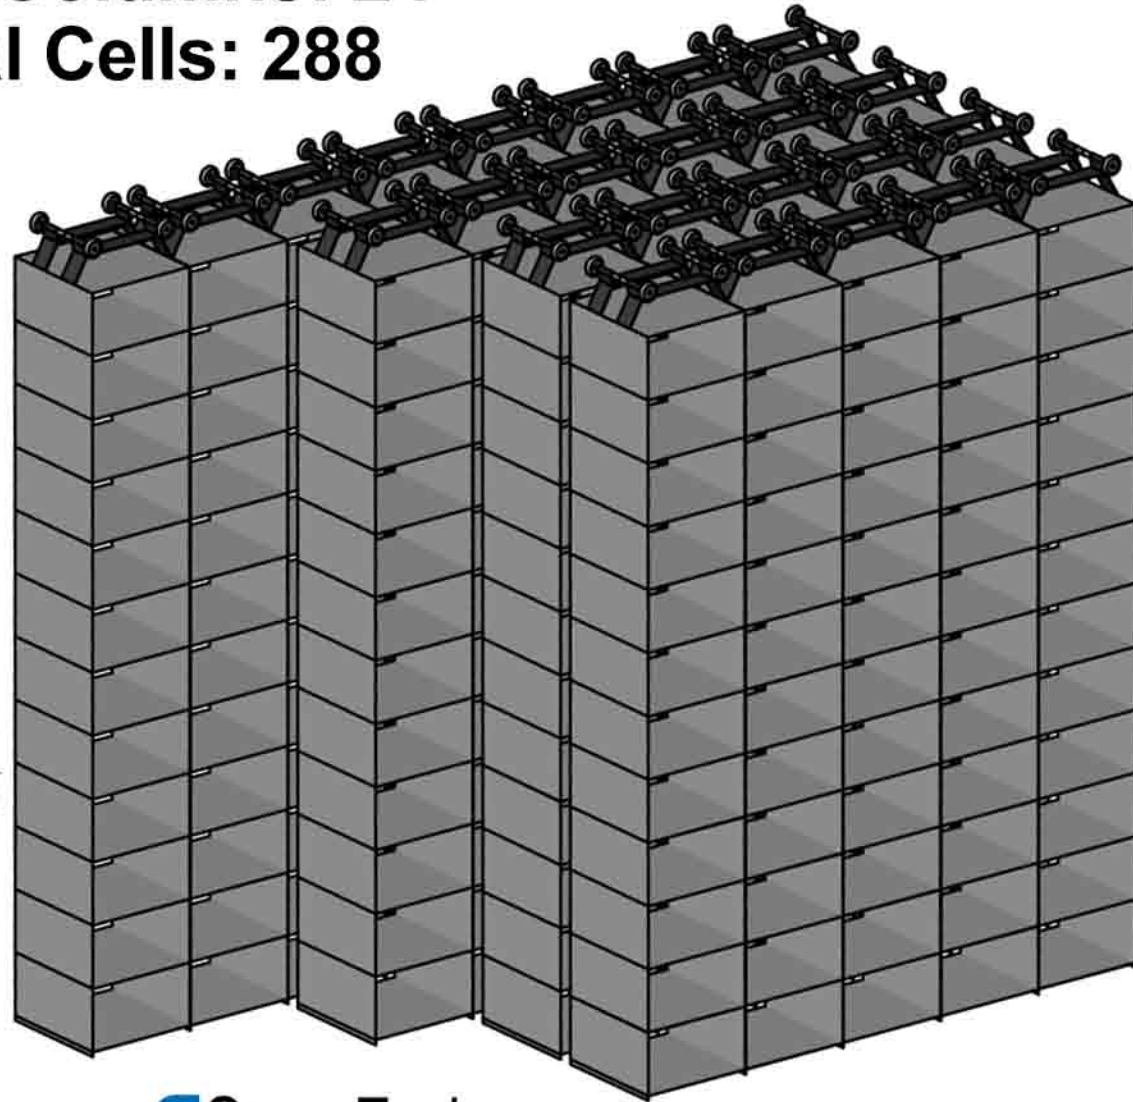

SPEED CELL

96"x42"x12" Flue, 4 Deep, 12 High, Open Front, Strap Back

Total Columns: 24

Total Cells: 288

CELL FEATURES

RIGHT SIDE

TOP

 Cisco-Eagle
888-877-3861