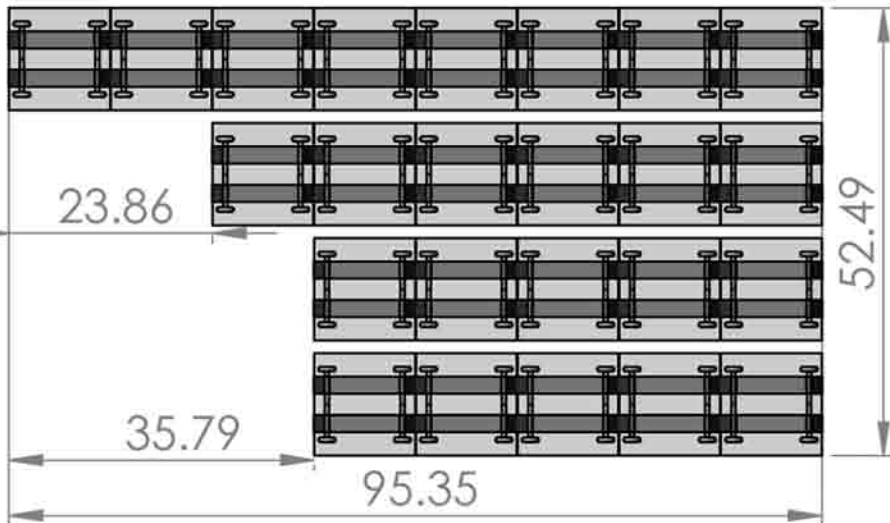

SPEED CELL

96"x42"x12" Flue, 4 Deep, 12 High, Open Front, Strap Back

Total Columns: 24

Total Cells: 288

CELL FEATURES

RIGHT SIDE

TOP

 Cisco-Eagle
888-877-3861