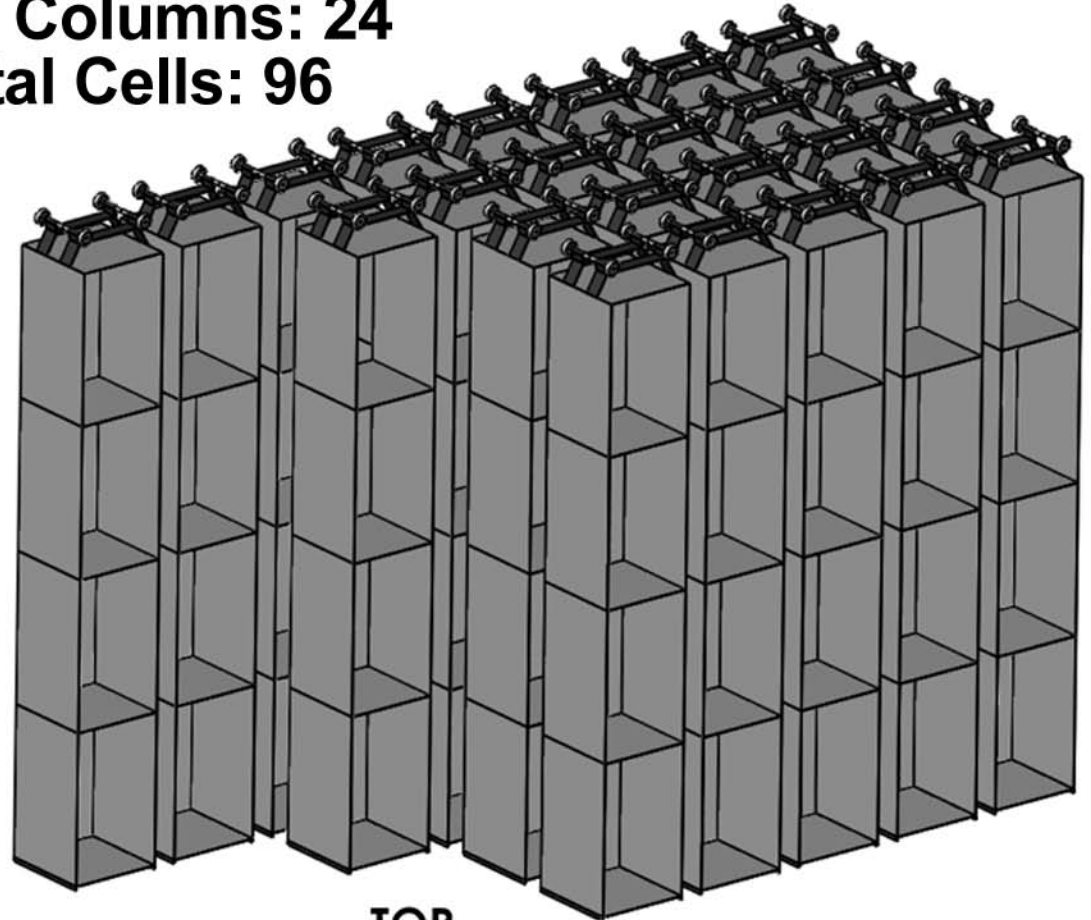

# SPEED CELL

96"X48"X6" Flue, 4 Deep, 4 High, Slot Back, Open Front

Total Columns: 24

Total Cells: 96

## CELL FEATURES

## RIGHT SIDE