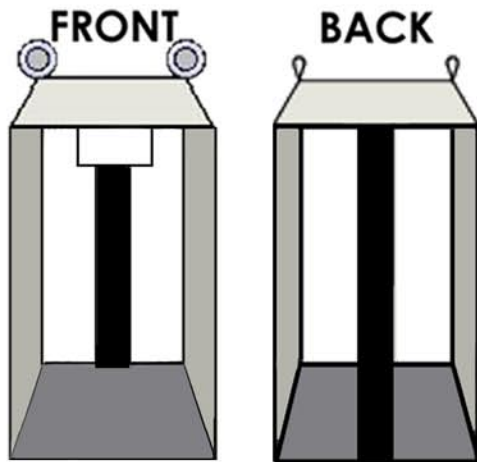

# SPEED CELL

96"X48"X6" Flue, 4 Deep, 4 High, Slot Back, Open Front

Total Columns: 24

Total Cells: 96

## CELL FEATURES