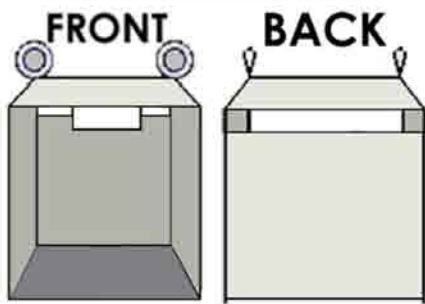

# SPEED CELL

96"x42", No Flue, 3 Deep, 12 High, Open Front, Full Back  
Total Columns: 28  
Total Cells: 336

## CELL FEATURES