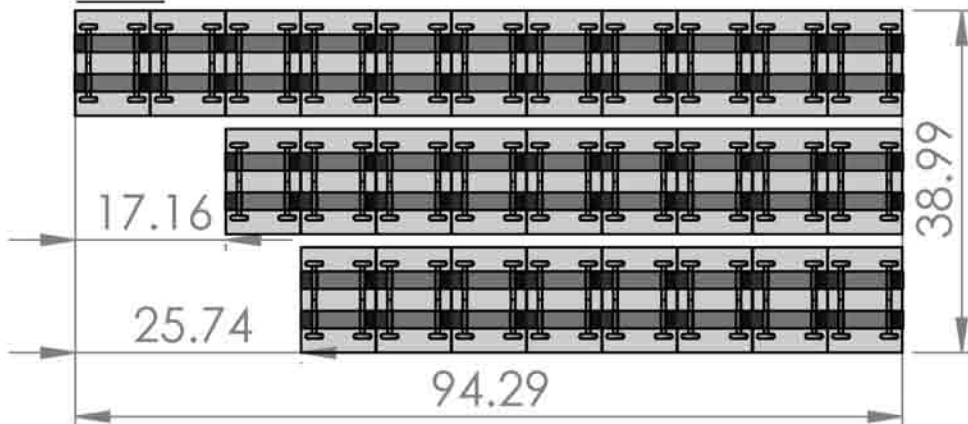

TOP

Cisco-Eagle
888-877-3861