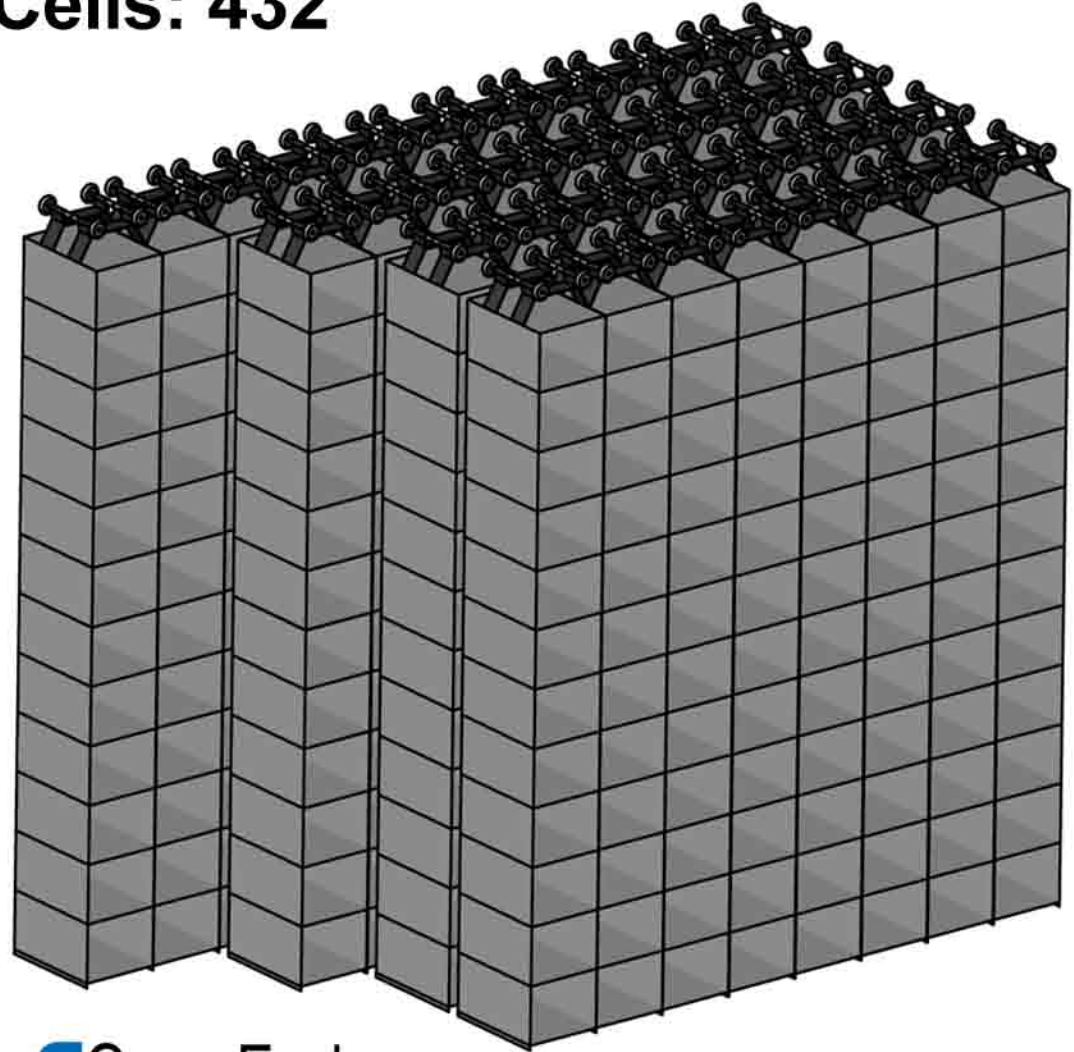

SPEED CELL

96"x42"X12" Flue, 4 Deep, 12 High, Open Front, Full Back
Total Columns: 36
Total Cells: 432

 Cisco-Eagle
888-877-3861