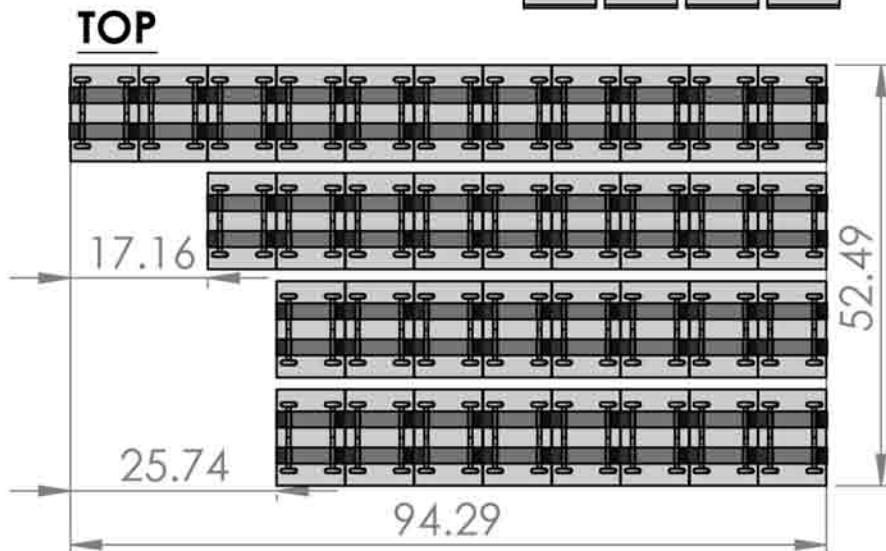

SPEED CELL

96"x42"X12" Flue, 4 Deep, 12 High, Open Front, Full Back
Total Columns: 36
Total Cells: 432

 Cisco-Eagle
888-877-3861