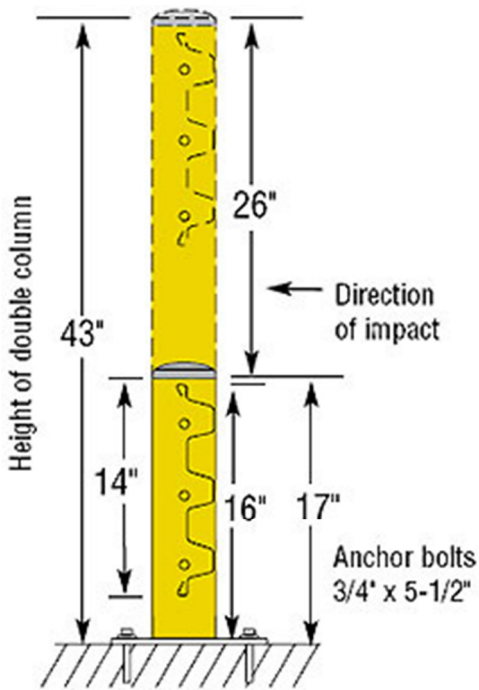

Steel King Guard Rail Dimensions

Double high post cross section with measurements

Single high post cross section with measurements