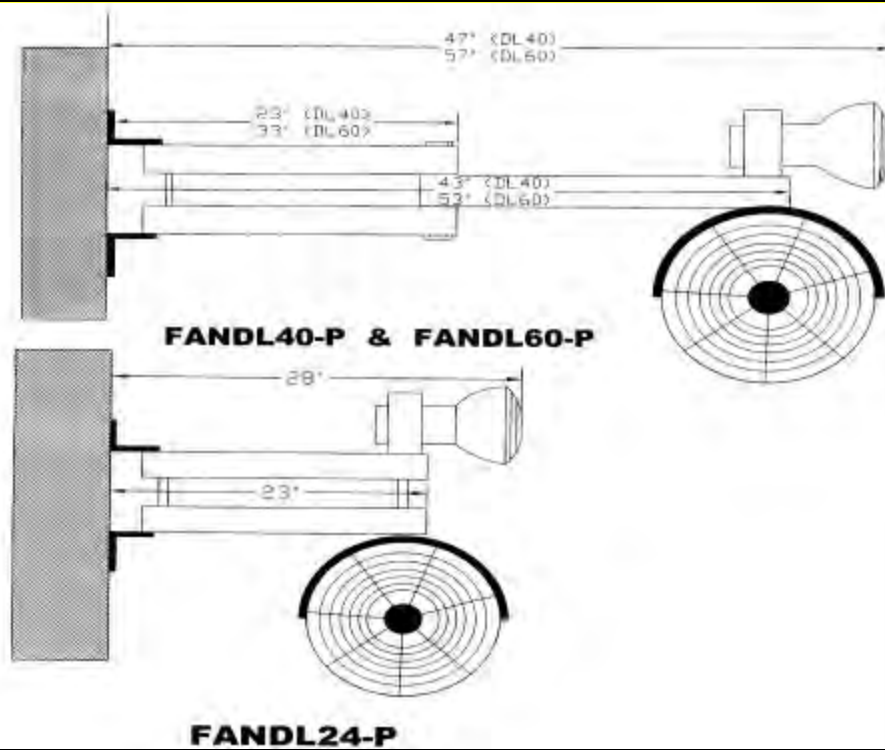

DLFAN Series